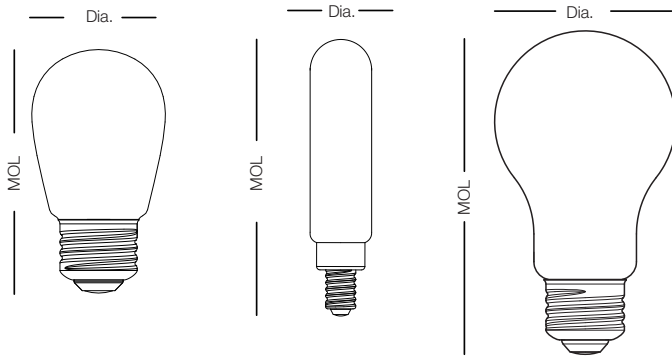

Project Name:	Type:
Part Number:	Date:

PREMIUM FILAMENT BULB FAMILY

DIMENSION & WEIGHT

Product	Model	Base	MOL	Dia.	Weight
36075	3FT6DIM/820/A/R	E12	3-9/16"	15/16"	0.03lb
36077	1FS14/827/R	E26	3-3/8"	1-3/4"	0.04lb
36078	1FS14/820/A/R	E26	3-3/8"	1-3/4"	0.04lb
36079	5FA19DIM/927/R	E26	4-3/16"	2-3/8"	0.07lb
36080	5FA19DIM/927/FR/R	E26	4-3/16"	2-3/8"	0.07lb
36081	5FA19DIM/820/A/R	E26	4-3/16"	2-3/8"	0.07lb
36082	9FA19DIM/927/R	E26	4-3/16"	2-3/8"	0.07lb
36083	9FA19DIM/927/FR/R	E26	4-3/16"	2-3/8"	0.07lb
36085	7.5FA19DIM/827/SB/R	E26	4-3/16"	2-3/8"	0.07lb

ORDERING INFORMATION

Model	Product Series	Master Carton			Shipping Carton		
		Case Qty	Case Dimensions (LxWxH)	Case Weight	Case Qty	Case Dimensions (LxWxH)	Case Weight
36075	3FT6DIM/820/A/R	6 PCS	4-15/16" x 3-5/16" x 4-3/4"	0.99lb	24 PCS	10-5/8" x 7-1/2" x 5-5/16"	4.41lb
36077	1FS14/827/R	12 PCS	6-5/16" x 4-5/16" x 8-1/16"	1.01lb	48 PCS	13-3/16" x 9-1/4" x 8-5/8"	4.56lb
36078	1FS14/820/A/R	12 PCS	6-5/16" x 4-5/16" x 8-1/16"	1.01lb	48 PCS	13-3/16" x 9-1/4" x 8-5/8"	4.56lb
36079	5FA19DIM/927/R	6 PCS	8 -1/4" x 5-9/16" x 5-1/8"	1.08lb	24 PCS	17-1/8" x 11-13/16" x 6-1/8"	4.78lb
36080	5FA19DIM/927/FR/R	6 PCS	8 -1/4" x 5-9/16" x 5-1/8"	1.08lb	24 PCS	17-1/8" x 11-13/16" x 6-1/8"	4.78lb
36081	5FA19DIM/820/A/R	6 PCS	8 -1/4" x 5-9/16" x 5-1/8"	1.08lb	24 PCS	17-1/8" x 11-13/16" x 6-1/8"	4.78lb
36082	9FA19DIM/927/R	6 PCS	8 -1/4" x 5-9/16" x 5-1/8"	1.08lb	24 PCS	17-1/8" x 11-13/16" x 6-1/8"	4.78lb
36083	9FA19DIM/927/FR/R	6 PCS	8 -1/4" x 5-9/16" x 5-1/8"	1.08lb	24 PCS	17-1/8" x 11-13/16" x 6-1/8"	4.78lb
36085	7.5FA19DIM/827/SB/R	6 PCS	8 -1/4" x 5-9/16" x 5-1/8"	1.08lb	24 PCS	17-1/8" x 11-13/16" x 6-1/8"	4.78lb

CERTIFICATION INFORMATION

Product	Model	ES ID#
36079	5FA19DIM/927/R	2378398
36080	5FA19DIM/927/FR/R	2378397
36082	9FA19DIM/927/R	2378400
36083	9FA19DIM/927/FR/R	2378399

Note: All rights reserved. All sizes and specifications are subject to change at any time without notice.