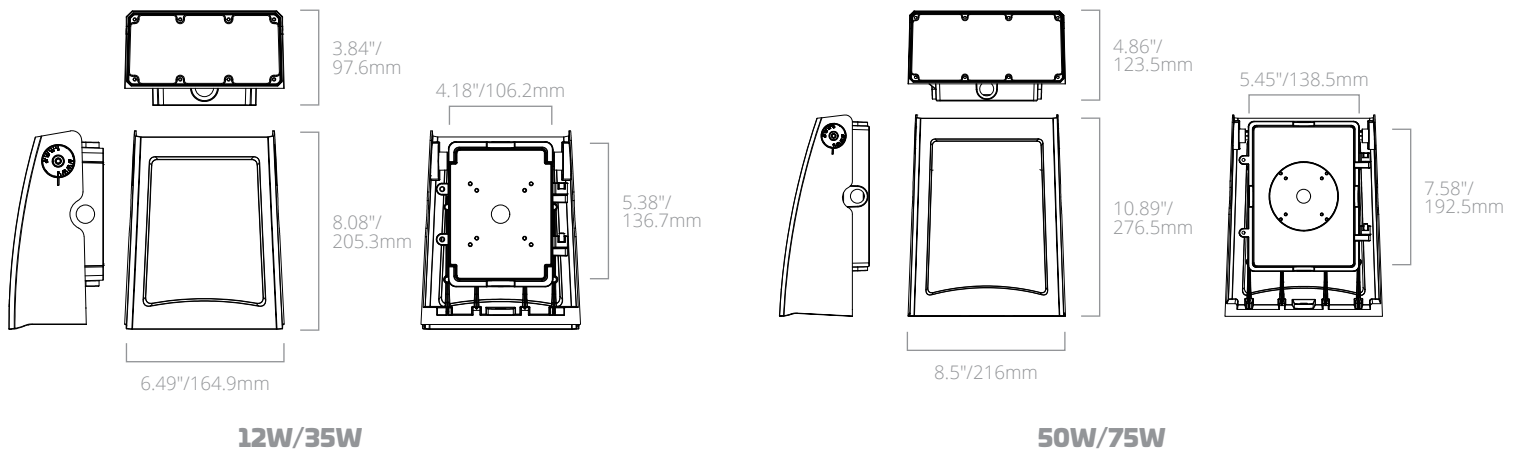

### DESCRIPTION

A stylish and slim adjustable wallpack featuring 130lpw efficiency and 0°-90° adjustability.

## DIMENSIONS

**12W**

**35W**

**50W**

**75W**