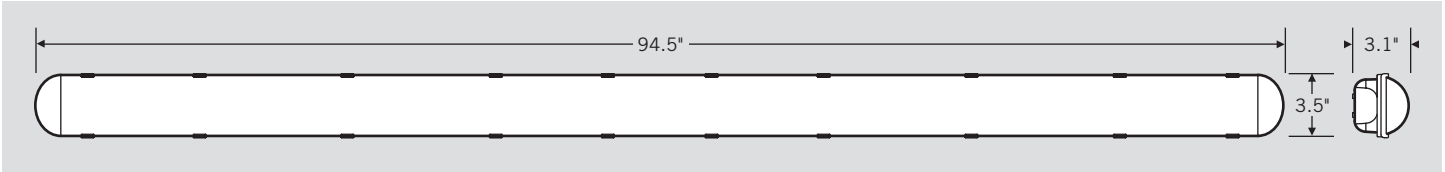

KT-VTLED90-8A-8XX-VDIM-P

VAPOR TIGHT FIXTURE

PHYSICAL SPECIFICATIONS

ORDERING INFORMATION

CATALOG NUMBER	PACKAGING STYLE	PACK QUANTITY	ITEM STATUS
KT-VTLED90-8A-840-VDIM-P-CP	Carton Pack	4	Active
KT-VTLED90-8A-850-VDIM-P-CP	Carton Pack	4	Active

CATALOG NUMBER BREAKDOWN

KT-VTLED90-8A-8XX-VDIM-P

1
2
3
4
5
6
7
8
9

- **1** Keystone Technologies
- **2** Vapor Tight LED Fixture
- **3** Wattage
- **4** 8' Nominal Length
- **5** Lamp Type
- **6** 800 Series
- **7** Color Temperature
- **8** 0-10V Dimming
- **9** Premium Series