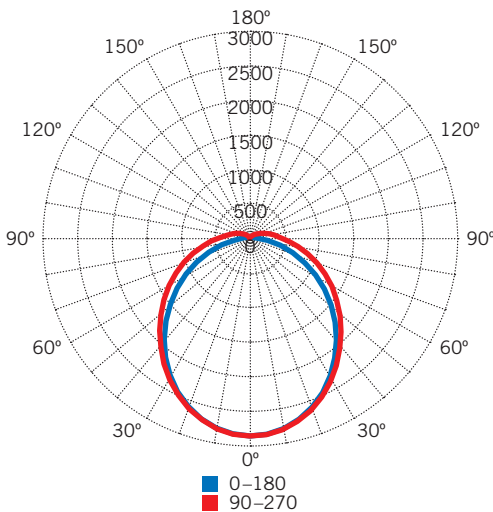

KT-VTLED90-8A-8XX-VDIM-P

VAPOR TIGHT FIXTURE

DESCRIPTION

8' 90W LED Vapor Tight Fixture | 120–277V Input | 0–10V Dimming | Premium Series

APPLICATION

Used for commercial and industrial rugged or outdoor applications

PRODUCT FEATURES

- Traditional design, narrow body, Vapor Tight fixture, suitable for rugged, demanding applications
- Powered by Keystone 0–10V dimming LED drivers
- IP65, suitable for wet location
- Smooth, diffused lens for even appearance
- Stainless steel lens clips
- 0–10V dimming, 10% minimum
- Compatible with Keystone SmartSafe emergency backups
- Ambient operating temperature: –20°C/–4°F to 50°C/122°F
- Impact resistance rating: IK10
- UL Listed 1598: Suitable for dry and damp locations
- THD: <20%
- PF: >0.95
- LED chip lifetime: L70>100,000 hours @ 25°C/77°F ambient fixture temperature
- Includes mounting hardware

PRODUCT SPECIFICATIONS

Catalog Number	Color Temperature	Nominal Length	Input Voltage	Wattage	CRI	Lumen Output	Efficacy
KT-VTLED90-8A-840-VDIM-P	4000K	8 ft.	120–277V	90W	>82.0	11,520	128 lm/W
KT-VTLED90-8A-850-VDIM-P	5000K	8 ft.	120–277V	90W	>82.0	11,700	130 lm/W

PHOTOMETRIC SPECIFICATIONS

LUMINOUS INTENSITY DISTRIBUTION

ZONAL LUMEN SUMMARY*

Zone	Flux (Lumens)	% Luminaire
0–20	1,372.13 lm	11.80%
0–30	2,886.53 lm	24.90%
0–40	4,680.60 lm	40.40%
0–60	8,203.60 lm	70.70%
0–80	10,497.06 lm	90.50%
0–90	11,016.61 lm	95.00%
10–90	10,659.29 lm	91.90%
20–40	3,308.48 lm	28.50%
20–50	5,149.42 lm	44.40%
40–70	4,882.44 lm	42.10%
60–80	2,293.46 lm	19.80%
70–80	934.02 lm	8.10%
80–90	519.55 lm	4.50%
90–110	437.04 lm	3.80%
90–120	514.97 lm	4.40%
90–130	546.88 lm	4.70%
90–150	568.25 lm	4.90%
90–180	582.18 lm	5.00%
110–180	145.14 lm	1.30%
0–180	11,598.79 lm	100.00%