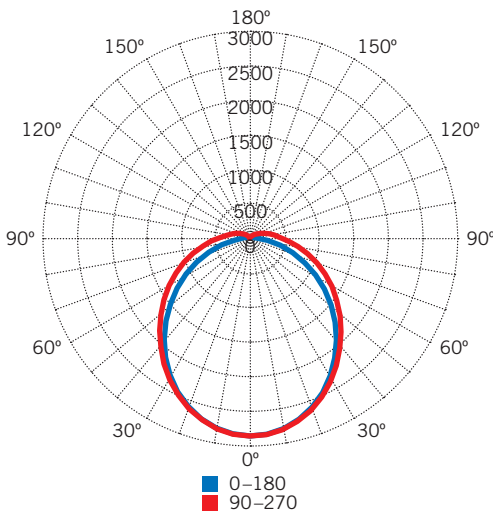

### PRODUCT FEATURES

- Traditional design, narrow body, Vapor Tight fixture, suitable for rugged, demanding applications
- Powered by Keystone 0–10V dimming LED drivers
- IP65, suitable for wet location
- Smooth, diffused lens for even appearance
- Stainless steel lens clips
- 0–10V dimming, 10% minimum
- Compatible with Keystone SmartSafe emergency backups
- Ambient operating temperature: –20°C/–4°F to 50°C/122°F
- Impact resistance rating: IK10
- UL Listed 1598: Suitable for dry and damp locations
- THD: < 20%
- PF: > 0.95
- LED chip lifetime: L70>100,000 hours @ 25°C/77°F ambient fixture temperature
- Includes mounting hardware

### PRODUCT SPECIFICATIONS

Catalog Number	Color Temperature	Nominal Length	Input Voltage	Wattage	CRI	Lumen Output	Efficacy
KT-VTLED54-8A-840-VDIM-P	4000K	8 ft.	120–277V	54W	>82.0	6,910	128 lm/W
KT-VTLED54-8A-850-VDIM-P	5000K	8 ft.	120–277V	54W	>82.0	7,020	130 lm/W

### PHOTOMETRIC SPECIFICATIONS

#### LUMINOUS INTENSITY DISTRIBUTION