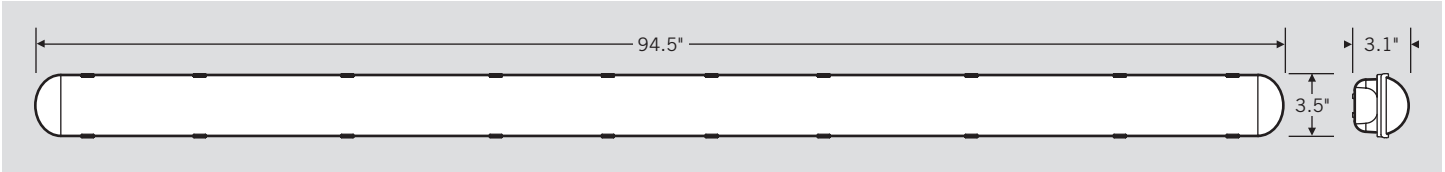

KT-VTLED54-8A-8XX-VDIM-P

VAPOR TIGHT FIXTURE

PHYSICAL SPECIFICATIONS

ORDERING INFORMATION

CATALOG NUMBER	PACKAGING STYLE	PACK QUANTITY	ITEM STATUS
KT-VTLED54-8A-840-VDIM-P-CP	Carton Pack	4	Active
KT-VTLED54-8A-850-VDIM-P-CP	Carton Pack	4	Active

CATALOG NUMBER BREAKDOWN

KT-VTLED54-8A-8XX-VDIM-P

1 2 3 4 5 6 7 8 9

- 1 Keystone Technologies
- 2 Vapor Tight LED Fixture
- 3 Wattage
- 4 8' Nominal Length
- 5 Lamp Type
- 6 800 Series
- 7 Color Temperature
- 8 0-10V Dimming
- 9 Premium Series