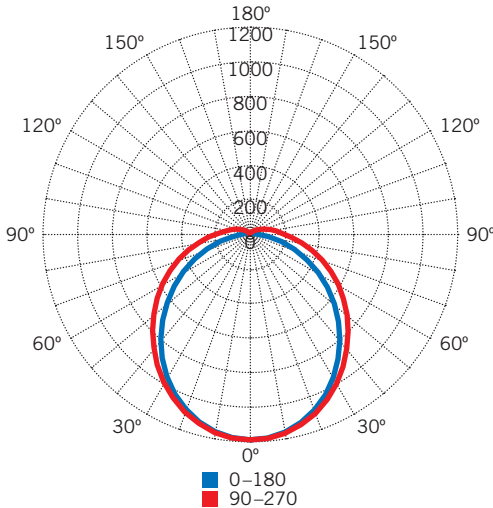

KT-VTLED28-4A-8XX-VDIM-P

VAPOR TIGHT FIXTURE

DESCRIPTION

4' 28W LED Vapor Tight Fixture | 120-277V Input | 0-10V Dimming | Premium Series

APPLICATION

Used for commercial and industrial rugged or outdoor applications

PRODUCT FEATURES

- Traditional design, narrow body, Vapor Tight fixture, suitable for rugged, demanding applications
- Powered by Keystone 0-10V dimming LED drivers
- IP66, suitable for wet location
- Smooth, diffused lens for even appearance
- Stainless steel lens clips
- 0-10V dimming, 10% minimum
- High quality, impact resistant Poly Carbonate lens
- Impact Resistance Rating: IK10
- Compatible with Keystone SmartSafe emergency backups, max of 30C ambient operating temperature with emergency pack installed
- Ambient operating temperature: -20°C/-4°F to 50°C/122°F
- UL Listed 1598
- THD: <20%
- PF: >0.95
- LED chip lifetime: L70>100,000 hours @ 25°C/77°F ambient fixture temperature
- Includes mounting hardware

PRODUCT SPECIFICATIONS

Catalog Number	Color Temperature	Nominal Length	Input Voltage	Wattage	CRI	Lumen Output	Efficacy
KT-VTLED28-4A-840-VDIM-P	4000K	4 ft.	120-277V	28W	>82.0	3,580 lm	128 lm/W
KT-VTLED28-4A-850-VDIM-P	5000K	4 ft.	120-277V	28W	>82.0	3,640 lm	130 lm/W

PHOTOMETRIC SPECIFICATIONS

LUMINOUS INTENSITY DISTRIBUTION

ZONAL LUMEN SUMMARY

Degree	Flux (Lumens)	% Luminaire
0~10°	111.8 lm	3.06%
0~20°	429.8 lm	11.76%
0~30°	904.9 lm	24.77%
0~40°	1,468.5 lm	40.19%
0~50°	2,047.5 lm	56.04%
0~60°	2,577.4 lm	70.54%
0~70°	3,006.9 lm	82.30%
0~80°	3,304.3 lm	90.44%
0~90°	3,472.2 lm	95.03%
0~100°	3,562.8 lm	97.51%
0~110°	3,613.1 lm	98.89%
0~120°	3,637.4 lm	99.55%
0~130°	3,646.7 lm	99.81%
0~140°	3,649.5 lm	99.88%
0~150°	3,651.1 lm	99.93%
0~160°	3,652.5 lm	99.97%
0~170°	3,653.5 lm	99.99%
0~180°	3,653.8 lm	100.00%