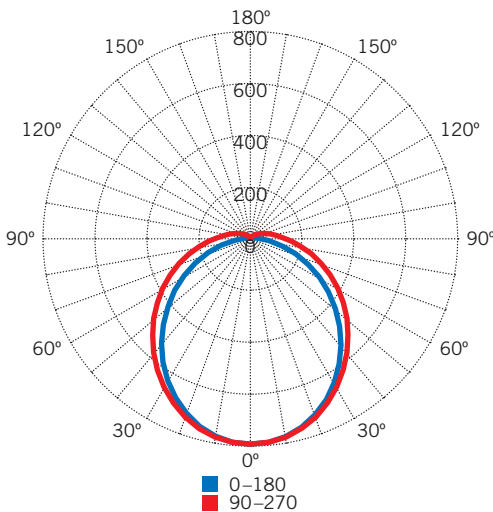

KT-VTLED18-4A-8XX-VDIM-P

VAPOR TIGHT FIXTURE

DESCRIPTION

4' 18W LED Vapor Tight Fixture | 120-277V Input | 0-10V Dimming | Premium Series

APPLICATION

Used for commercial and industrial rugged or outdoor applications

PRODUCT FEATURES

- Traditional design, narrow body, Vapor Tight fixture, suitable for rugged, demanding applications
- Powered by Keystone 0-10V dimming LED drivers
- IP66, suitable for wet location
- Smooth, diffused lens for even appearance
- Stainless steel lens clips
- 0-10V dimming, 10% minimum
- High quality, impact resistant Poly Carbonate lens
- Impact Resistance Rating: IK10
- Compatible with Keystone SmartSafe emergency backups, max of 30C ambient operating temperature with emergency pack installed
- Ambient operating temperature: -20°C/-4°F to 50°C/122°F
- UL Listed 1598
- THD: <20%
- PF: >0.95
- LED chip lifetime: L70>100,000 hours @ 25°C/77°F ambient fixture temperature
- Includes mounting hardware

PRODUCT SPECIFICATIONS

Catalog Number	Color Temperature	Nominal Length	Input Voltage	Wattage	CRI	Lumen Output	Efficacy
KT-VTLED18-4A-840-VDIM-P	4000K	4 ft.	120-277V	18W	>82.0	2,300 lm	128 lm/W
KT-VTLED18-4A-850-VDIM-P	5000K	4 ft.	120-277V	18W	>82.0	2,340 lm	130 lm/W

PHOTOMETRIC SPECIFICATIONS

LUMINOUS INTENSITY DISTRIBUTION

ZONAL LUMEN SUMMARY

Degree	Flux (Lumens)	% Luminaire
0~10°	73.4 lm	3.08%
0~20°	282.0 lm	11.83%
0~30°	593.8 lm	24.91%
0~40°	963.7 lm	40.43%
0~50°	1,343.5 lm	56.36%
0~60°	1,690.9 lm	70.94%
0~70°	1,972.3 lm	82.74%
0~80°	2,166.3 lm	90.88%
0~90°	2,274.9 lm	95.44%
0~100°	2,332.5 lm	97.85%
0~110°	2,363.4 lm	99.15%
0~120°	2,377.4 lm	99.74%
0~130°	2,382.1 lm	99.93%
0~140°	2,382.9 lm	99.97%
0~150°	2,383.2 lm	99.98%
0~160°	2,383.4 lm	99.99%
0~170°	2,383.7 lm	100.00%
0~180°	2,383.7 lm	100.00%