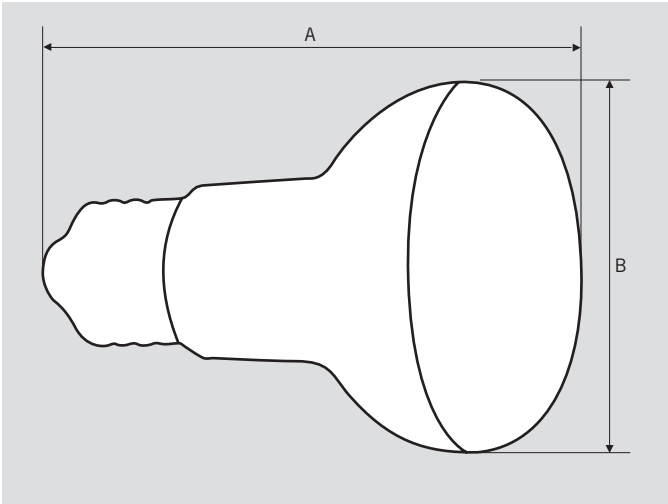

ESSENTIAL SERIES

GENERAL PURPOSE LED BULBS

KT-LED7.5R20-9XX

REPLACEMENT LAMP

DESCRIPTION

7.5W R20 Lamp | 2700–5000K | >90 CRI | Standard Flood

LAMP TYPE: R20
BASE TYPE: E26 (Medium)
WATTAGE: 7.5W
COLOR TEMPERATURE: 2700–5000K
COLOR RENDERING INDEX (CRI): >90
WARRANTY: 2 Years
RATED LIFE: L70 (15,000 Hours)

ELECTRICAL AND PERFORMANCE SPECIFICATIONS

Keystone Catalog Number	Description	Color Temp	Input Voltage	Rated Lamp Wattage	Legacy Equivalent Wattage	Base Type	Lumens	CRI	Light Distribution	Dimmable	Efficacy
KT-LED7.5R20-927	R20 bulb. Standard flood, dimmable	2700K	120V	7.5W	50W halogen	E26	525	>90	120°	Yes	70 lm/W
KT-LED7.5R20-930	R20 bulb. Standard flood, dimmable	3000K	120V	7.5W	50W halogen	E26	525	>90	120°	Yes	70 lm/W
KT-LED7.5R20-940	R20 bulb. Standard flood, dimmable	4000K	120V	7.5W	50W halogen	E26	525	>90	120°	Yes	70 lm/W
KT-LED7.5R20-950	R20 bulb. Standard flood, dimmable	5000K	120V	7.5W	50W halogen	E26	525	>90	120°	Yes	70 lm/W

ESSENTIAL SERIES

GENERAL PURPOSE LED BULBS

KT-LED7.5R20-9XX

REPLACEMENT LAMP

PHYSICAL CHARACTERISTICS

PACKAGING

Carton Quantity	60 pcs
Carton Dimensions	16.02" x 13.46" x 9.06"
Carton Weight	12.9 lbs

LAMP DIMENSIONS

A (Length)	3.78"
B (Diameter)	2.48"

BASE TYPE: E26 (Medium)

ORDERING INFORMATION

ORDER CODE	CARTON QUANTITY	ITEM STATUS
KT-LED7.5R20-9XX	60 pcs	Active

CATALOG NUMBER BREAKDOWN

KT-LED7.5R20-9XX

1 2 3 4 5 6

- 1 Keystone Technologies
- 2 LED Lamp
- 3 Wattage
- 4 Lamp Shape
- 5 900 Series
- 6 Color Temperature