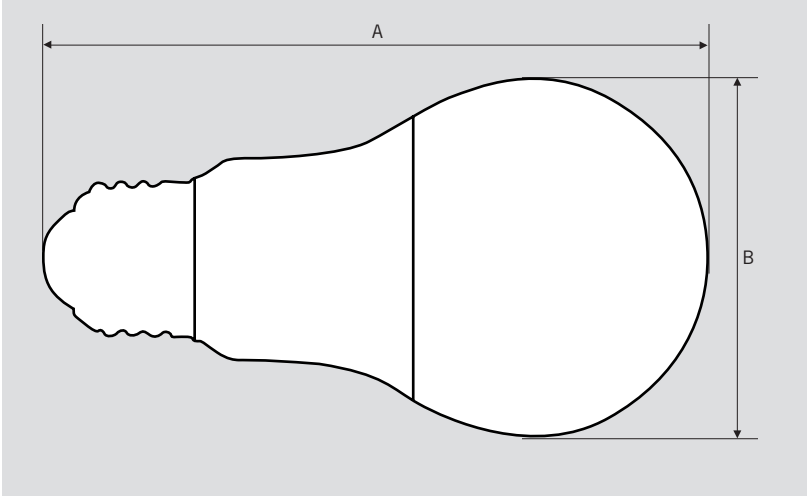

KT-LED6A19-0-9XX

REPLACEMENT LAMP

PHYSICAL CHARACTERISTICS

PACKAGING

Carton Quantity	60 pcs
Carton Dimensions	15.55" × 13.07" × 10"
Carton Weight	10.6 lbs

LAMP DIMENSIONS

A (Length)	4.33"
B (Diameter)	2.36"

BASE TYPE: E26 (Medium)

ORDERING INFORMATION

ORDER CODE	CARTON QUANTITY	ITEM STATUS
KT-LED6A19-0-9XX	60 pcs	Active

CATALOG NUMBER BREAKDOWN

KT-LED6A19-0-9XX

1 2 3 4 5 6 7

- 1 Keystone Technologies
- 2 LED Lamp
- 3 Wattage
- 4 Lamp Shape
- 5 Omni-Directional
- 6 900 Series
- 7 Color Temperature