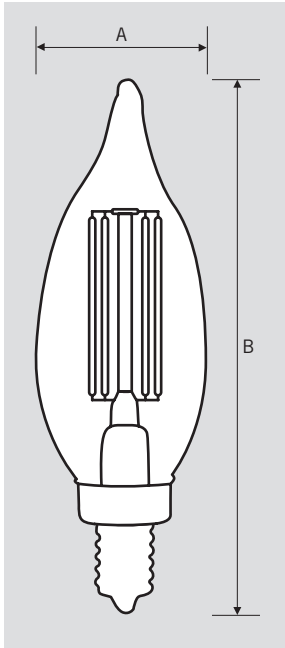

### DESCRIPTION

5.5W CA11 Lamp | 2700–3000K |  $\geq 90$  CRI | Bent-tip Chandelier

**LAMP TYPE:** Filament CA11

**BASE TYPE:** E12 (Candelabra)

**WATTAGE:** 5.5W

**COLOR TEMPERATURE:** 2700–3000K

**COLOR RENDERING INDEX (CRI):**  $\geq 90$

### ELECTRICAL AND PERFORMANCE SPECIFICATIONS

Keystone Catalog Number	Description	Color Temp*	Input Voltage	Rated Lamp Wattage	Legacy Equivalent Wattage	Lumens	Efficacy	CRI	Base Type	Beam Angle	Dimmable
KT-LED5.5FCA11-E12-927-C	CA11 bent-tip chandelier filament bulb; Clear; Dimmable	2700K	120V	5.5W	60W incandescent	500 lm	91 lm/W	$\geq 90$	E12	360°	Yes
KT-LED5.5FCA11-E12-930-C	CA11 bent-tip chandelier filament bulb; Clear; Dimmable	3000K	120V	5.5W	60W incandescent	500 lm	91 lm/W	$\geq 90$	E12	360°	Yes

#### LAMP DIMENSIONS

A (Diameter)	1.26"
B (Length)	3.94"

BASE TYPE: E12 (Candelabra)