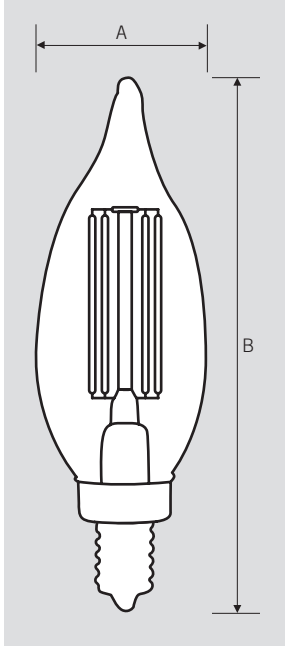

ESSENTIAL SERIES

GENERAL PURPOSE LED BULBS

KT-LED5.5FCA11-E12-822-A

REPLACEMENT LAMP

DESCRIPTION

5.5W CA11 Lamp | 2200K | ≥80 CRI | Bent-tip Amber Chandelier

LAMP TYPE: Filament CA11
BASE TYPE: E12 (Candelabra)
WATTAGE: 5.5W
COLOR TEMPERATURE: 2200K
COLOR RENDERING INDEX (CRI): ≥80
WARRANTY: 3 Years
RATED LIFE: L70 (15,000 Hours)

ELECTRICAL AND PERFORMANCE SPECIFICATIONS

Keystone Catalog Number	Description	Color Temp*	Input Voltage	Rated Lamp Wattage	Legacy Equivalent Wattage	Lumens	Efficacy	CRI	Base Type	Beam Angle	Dimmable
KT-LED5.5FCA11-E12-822-A	CA11 bent-tip chandelier filament bulb; Amber; Dimmable	2200K	120V	5.5W	60W incandescent	500 lm	91 lm/W	≥80	E12	360°	Yes

* Color Uniformity: CCT (Correlated Color Temperature) range as per guidelines outlined in ANSI C78.377-2017

KT-LED5.5FCA11-E12-822-A

REPLACEMENT LAMP

PHYSICAL CHARACTERISTICS

LAMP DIMENSIONS

A (Diameter)	1.26"
B (Length)	3.94"

BASE TYPE: E12 (Candelabra)

RATED LIFE

L70 (Hours)	15,000
-------------	--------

PACKAGING

Carton Quantity	24 pcs
Carton Dimensions	11.42" x 7.68" x 5.51"
Carton Weight	2.65 lbs

ORDERING INFORMATION

ORDER CODE	CARTON QUANTITY	ENERGY STAR UNIQUE ID	EASY CODE	UPC
KT-LED5.5FCA11-E12-822-A	24 pcs	2365964	XYP-75	843654129822