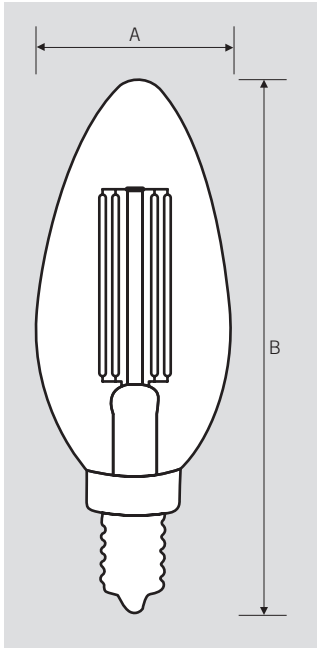

ESSENTIAL SERIES

GENERAL PURPOSE LED BULBS

KT-LED5.5FB11-E12-822-A

REPLACEMENT LAMP

DESCRIPTION

5.5W B11 Lamp | 2200K | ≥ 80 CRI | Straight-tip Amber Chandelier

LAMP TYPE: Filament B11

BASE TYPE: E12 (Candelabra)

ELECTRICAL AND PERFORMANCE SPECIFICATIONS

Keystone Catalog Number	Description	Color Temp*	Input Voltage	Rated Lamp Wattage	Legacy Equivalent Wattage	Lumens	Efficacy	CRI	Base Type	Beam Angle	Dimmable
KT-LED5.5FB11-E12-822-A	B11 straight-tip chandelier filament bulb; Amber; Dimmable	2200K	120V	5.5W	60W incandescent	500 lm	91 lm/W	≥ 80	E12	360°	Yes

* Color Uniformity: CCT (Correlated Color Temperature) range as per guidelines outlined in ANSI C78.377-2017

KT-LED5.5FB11-E12-822-A

REPLACEMENT LAMP

PHYSICAL CHARACTERISTICS

LAMP DIMENSIONS

A (Diameter)	1.38"
B (Length)	3.86"