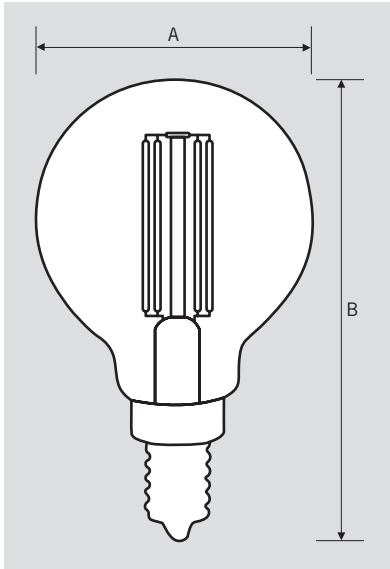

### ELECTRICAL AND PERFORMANCE SPECIFICATIONS

Keystone Catalog Number	Description	Color Temp*	Input Voltage	Rated Lamp Wattage	Legacy Equivalent Wattage	Lumens	Efficacy	CRI	Base Type	Beam Angle	Dimmable
KT-LED4.5FG16-E12-822-A	G16 small globe filament bulb; Amber; Dimmable	2200K	120V	4.5W	40W incandescent	350 lm	78 lm/W	$\geq 80$	E12	360°	Yes

#### LAMP DIMENSIONS

A (Diameter)	1.97"
B (Length)	3.35"

BASE TYPE: E12 (Candelabra)