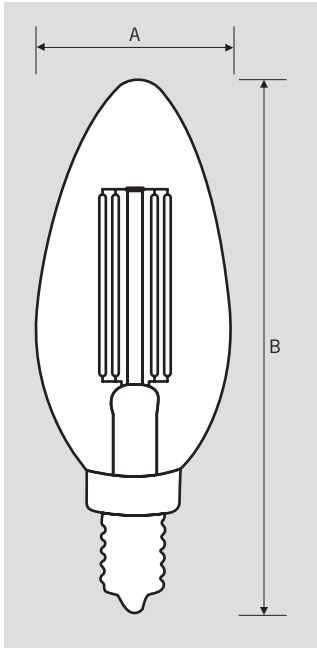

ESSENTIAL SERIES

GENERAL PURPOSE LED BULBS

KT-LED4.5FB11-E12-822-A

REPLACEMENT LAMP

DESCRIPTION

4.5W B11 Lamp | 2200K | ≥ 80 CRI | Straight-tip Amber Chandelier

LAMP TYPE: Filament B11

BASE TYPE: E12 (Candelabra)

ELECTRICAL AND PERFORMANCE SPECIFICATIONS

Keystone Catalog Number	Description	Color Temp*	Input Voltage	Rated Lamp Wattage	Legacy Equivalent Wattage	Lumens	Efficacy	CRI	Base Type	Beam Angle	Dimmable
KT-LED4.5FB11-E12-822-A	B11 straight-tip chandelier filament bulb; Amber; Dimmable	2200K	120V	4.5W	40W incandescent	300 lm	67 lm/W	≥ 80	E12	360°	Yes

* Color Uniformity: CCT (Correlated Color Temperature) range as per guidelines outlined in ANSI C78.377-2017

KT-LED4.5FB11-E12-822-A

REPLACEMENT LAMP

PHYSICAL CHARACTERISTICS

LAMP DIMENSIONS

A (Diameter)	1.38"
B (Length)	3.86"