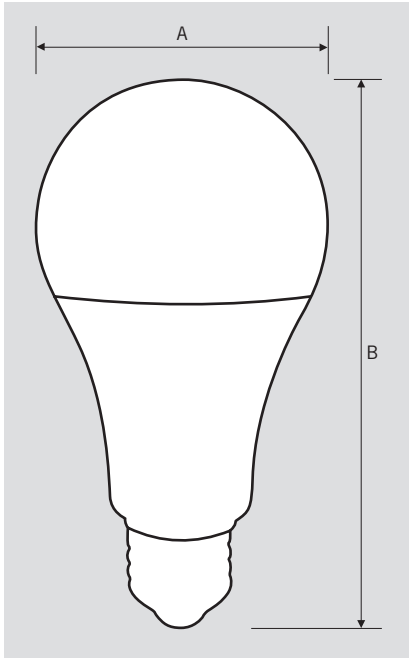

ESSENTIAL SERIES

GENERAL PURPOSE LED BULBS

KT-LED16A21-O-8XX

REPLACEMENT LAMP

DESCRIPTION

16W A21 Lamp | 2700–5000K | >80 CRI |
Omni-Directional

LAMP TYPE: A21
BASE TYPE: E26 (Medium)
WATTAGE: 16W
COLOR TEMPERATURE: 2700–5000K
COLOR RENDERING INDEX (CRI): >80
WARRANTY: 3 Years
RATED LIFE: L70 (15,000 Hours)

TYPICAL APPLICATIONS

- Table, desk, and floor lamps
- Wall sconces
- Surface-mount ceiling fixtures
- General lighting
- Pendant lights

PRODUCT FEATURES

- Energy efficient, 80%+ energy savings over legacy equivalents
- Lower heat generation than legacy equivalents
- Smooth, uniform dimming
- Smooth, diffused lens for comfortable glare-free performance
- Durable plastic housing lowers the risk for breakage
- Long life minimizes replacement and maintenance costs
- Suitable for use in damp locations
- ANSI compliant construction ensures fitment for intended applications
- Operating temperature range –4°F/–20°C to 95°F/35°C
- PF >0.90
- UL Listed
- UL enclosed rated, suitable for use in totally enclosed luminaires
- Meets Energy Star requirements
- Energy Star enclosed fixture rated
- Complies with Part 15 of FCC

KT-LED16A21-O-8XX

REPLACEMENT LAMP

PHYSICAL CHARACTERISTICS

LAMP DIMENSIONS

A (Diameter)	2.76"
B (Length)	5.16"

BASE TYPE: E26 (Medium)

PACKAGING

Carton Quantity	60 pcs
Carton Dimensions	18.15" × 15.24" × 12.52"
Carton Weight	18.3 lbs