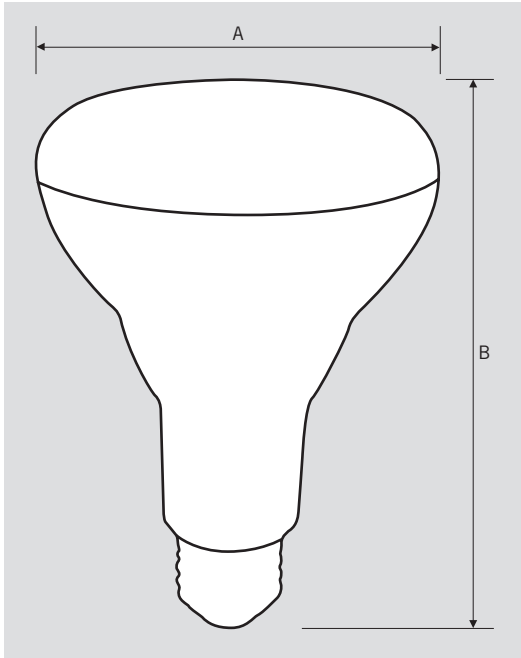

KT-LED15BR40-8XX REPLACEMENT LAMP

DESCRIPTION

15W BR40 Lamp | 2700–5000K | >80 CRI | Standard Flood

LAMP TYPE: BR40
BASE TYPE: E26 (Medium)
WATTAGE: 15W
COLOR TEMPERATURE: 2700–5000K
COLOR RENDERING INDEX (CRI): >80
WARRANTY: 3 Years
RATED LIFE: L70 (15,000 Hours)

TYPICAL APPLICATIONS

- Recessed downlights
- Track lighting
- Surface-mount ceiling fixtures

PRODUCT FEATURES

- Energy efficient, 80%+ energy savings over legacy equivalents
- Lower heat generation than legacy equivalents
- Smooth, uniform dimming
- Smooth, diffused lens for comfortable glare-free performance
- Durable plastic housing lowers the risk for breakage
- Long life minimizes replacement and maintenance costs
- Suitable for use in damp locations
- Operating temperature range –4°F/–20°C to 95°F/35°C
- PF >0.70
- ANSI compliant construction ensures fitment for intended applications
- UL Listed
- Meets Energy Star requirements
- Complies with Part 15 of FCC

KT-LED15BR40-8XX REPLACEMENT LAMP

PHYSICAL CHARACTERISTICS

LAMP DIMENSIONS

A (Diameter)	4.49"
B (Length)	5.98"

BASE TYPE: E26 (Medium)

PACKAGING

Carton Quantity	6 pcs
Carton Dimensions	14.88" × 10.08" × 7.6"
Carton Weight	4.52 lbs