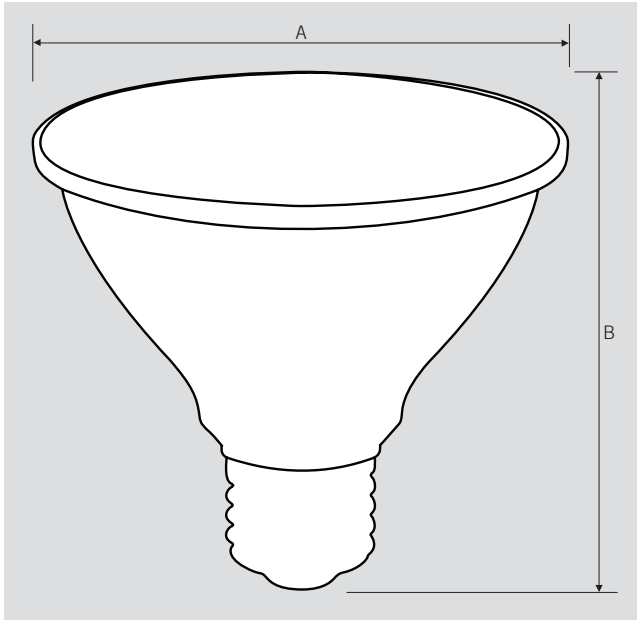

ESSENTIAL SERIES

GENERAL PURPOSE LED BULBS

KT-LED10PAR30S-F-8XX

REPLACEMENT LAMP

DESCRIPTION

10W PAR30 Lamp | 2700–5000K | >80 CRI | Standard Short-Neck Flood

Enclosed
Fixture Rated

RoHS
Compliant

- Track-lighting
- Display
- Flood- and spot-lighting
- Outdoor fixtures (with suitable protection from the elements)

PRODUCT FEATURES

- Energy efficient, 80%+ energy savings over legacy equivalents
- Lower heat generation than legacy equivalents
- PF: >0.70
- Complies with Part 15 of FCC
- Smooth, uniform dimming
- Precision-crafted, full-face optics for precise beam angle control
- Durable plastic housing lowers the risk for breakage
- Operating temperature range: -4°F/-20°C to 113°F/45°C
- Long life minimizes replacement and maintenance costs
- ANSI compliant construction ensures fitment for intended applications
- Meets Energy Star requirements
- UL Listed
- Rated for use in damp and wet locations
- Suitable for use in open, enclosed, and recessed fixtures

ELECTRICAL AND PERFORMANCE SPECIFICATIONS

Keystone Catalog Number	Description	Color Temp	Input Voltage	Rated Lamp Wattage	Legacy Equivalent Wattage	Base Type	Lumens	Energy Star CBCP	CRI	Beam Angle	Dimmable	Efficacy
KT-LED10PAR30S-F-827	PAR30 bulb. Standard short-neck flood, dimmable	2700K	120V	10W	75W halogen	E26	950 lm	1596	>80	40°	Yes	95 lm/W
KT-LED10PAR30S-F-830	PAR30 bulb. Standard short-neck flood, dimmable	3000K	120V	10W	75W halogen	E26	950 lm	1921	>80	40°	Yes	95 lm/W
KT-LED10PAR30S-F-840	PAR30 bulb. Standard short-neck flood, dimmable	4000K	120V	10W	75W halogen	E26	950 lm	2051	>80	40°	Yes	95 lm/W
KT-LED10PAR30S-F-850	PAR30 bulb. Standard short-neck flood, dimmable	5000K	120V	10W	75W halogen	E26	950 lm	1805	>80	40°	Yes	95 lm/W

KT-LED10PAR30S-F-8XX

REPLACEMENT LAMP

PHYSICAL CHARACTERISTICS

LAMP DIMENSIONS

A (Diameter)	3.78"
B (Length)	3.43"

BASE TYPE: E26 (Medium)

PACKAGING

Carton Quantity	24 pcs
Carton Dimensions	17.13" × 12.80" × 9.65"
Carton Weight	11.33 lbs