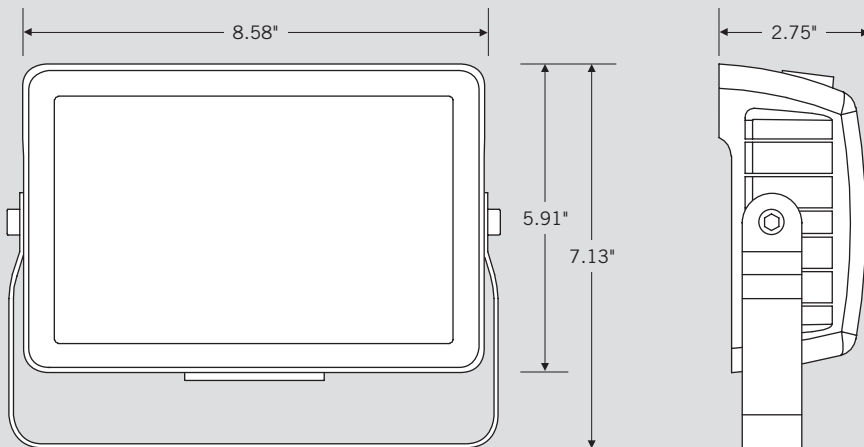

YOKE MOUNT

	EPA
Mounted Vertical	0.42 sq/ft
Mounted Horizontal	0.20 sq/ft
Mounted 45°	0.44 sq/ft