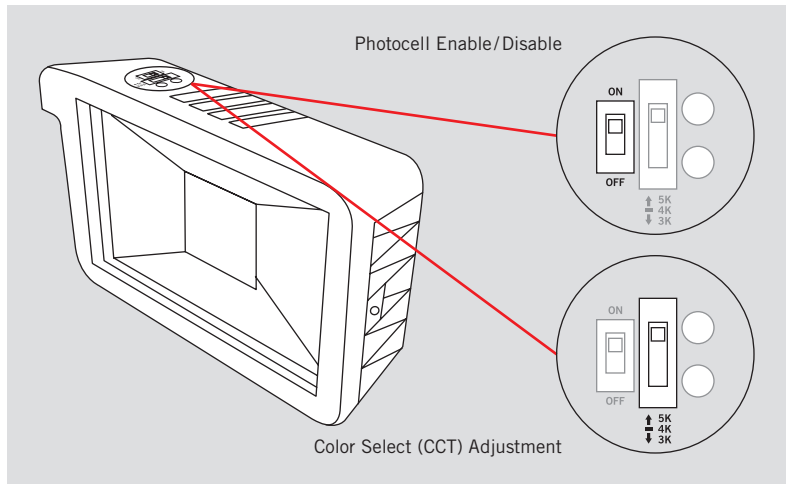

ACCESSORIES (SOLD SEPARATELY)

Catalog Number	Description
KT-FLED-SM-1-KIT	Flood Light Wall Mount Kit
KT-FLED-RC-4-W	4" Round Flood Light Junction Box Cover, White
KT-FLED-RC-4	4" Round Flood Light Junction Box Cover, Bronze