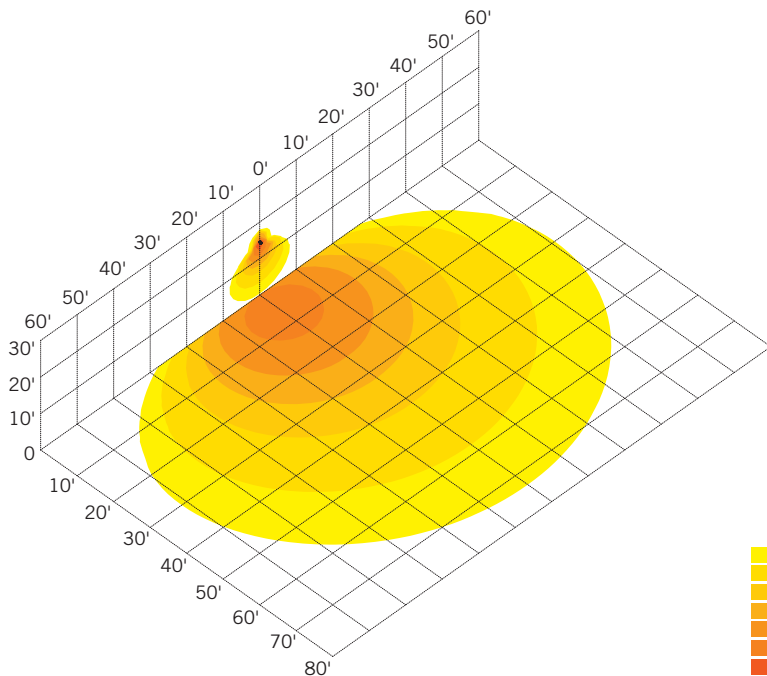

LIGHT DISTRIBUTION PATTERNS (Isometric view from above)

Building exterior mounted at
15', 30° below horizontal