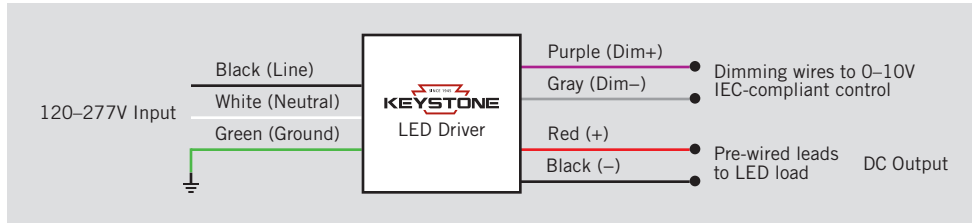

GENERAL SETUP INSTRUCTIONS

GENERAL WIRING DIAGRAM

Caution: Before installing, make certain that AC power to the fixture is off.

Caution: The electrical rating of this product is 120-277V. Installer must confirm that there is 120-277V at the fixture before installation.