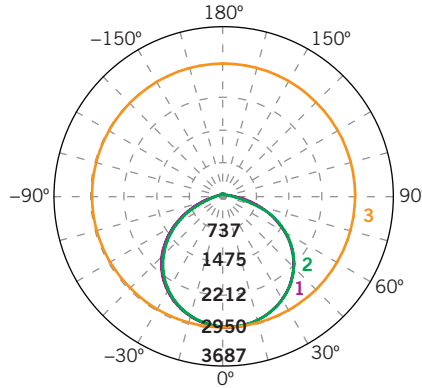

* Color Uniformity: CCT (Correlated Color Temperature) range as per guidelines outlined in ANSI C78.377-2017

KT-FLED60-R1A-UNV-8CSB-VDIM-W

COMPACT 60W GENERAL-PURPOSE LED FLOOD LIGHT

PHOTOMETRIC SPECIFICATIONS

ISOCANDELA PLOT

LUMINOUS INTENSITY DISTRIBUTION

Average diffuse angle (50%): **114.9°**

- 1 Violet C0-C180
 - 2 Green C90-C270
 - 3 Orange G2
- Unit: cd

FLUX DISTRIBUTION

Zone	Lumens	% Luminaire
Forward Light	4,171 lm	50.8%
0°-30°	1,159 lm	14.1%
30°-60°	2,300 lm	28.0%
60°-80°	699 lm	8.5%
80°-90°	14 lm	0.2%
Back Light	3,981 lm	48.4%
0°-30°	1,146 lm	13.9%
30°-60°	2,200 lm	26.8%
60°-80°	624 lm	7.6%
80°-90°	11 lm	0.1%
Up Light	65 lm	0.8%
90°-100°	3 lm	0.0%
100°-180°	61 lm	0.7%