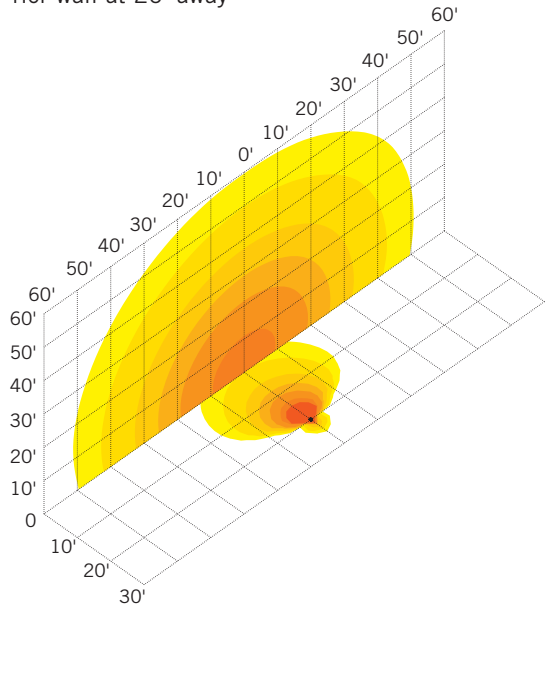

Ground mounted at 6" above ground,
10° above horizontal, shining towards building exterior wall at 20' away