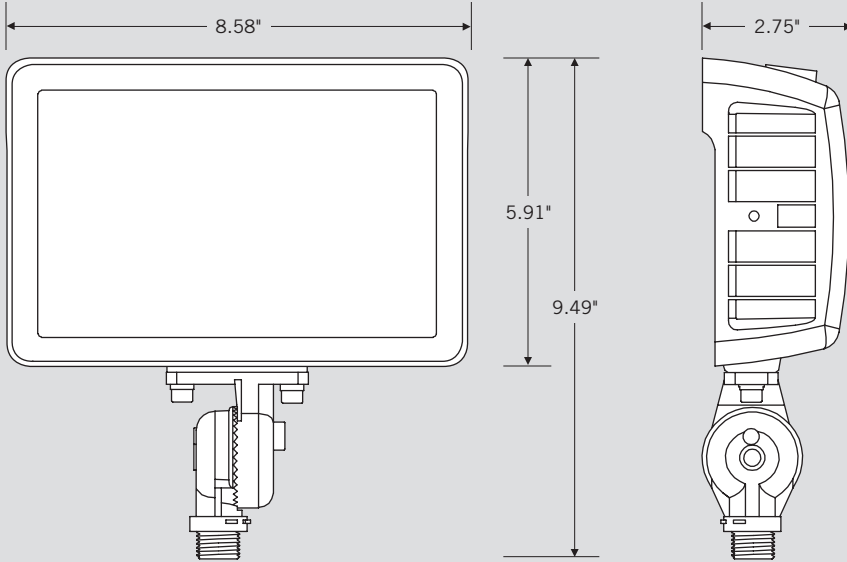

KT-FLED60-R1A-UNV-8CSB-VDIM-W

COMPACT 60W GENERAL-PURPOSE LED FLOOD LIGHT

PHYSICAL SPECIFICATIONS

KNUCKLE MOUNT

YOKE MOUNT

	EPA
Mounted Vertical	0.42 sq/ft
Mounted Horizontal	0.20 sq/ft
Mounted 45°	0.44 sq/ft