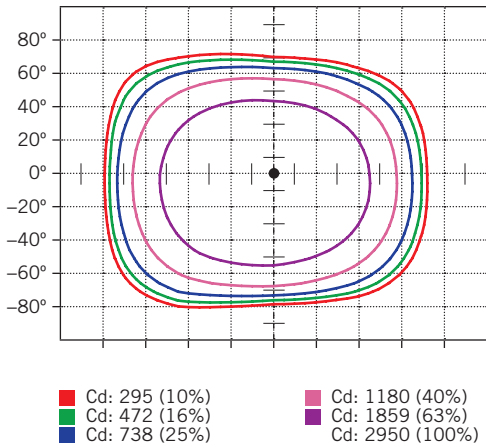

PRODUCT FEATURES

- Uniform, wide flood design (NEMA 7h x 7w distribution pattern)
- Heavy-duty, die cast aluminum housing featuring built-in glare visor and tempered glass lens
- Powered by Keystone 0–10V dimming LED drivers
- Keystone Color Select Technology: Adjustable CCT (3000K, 4000K, or 5000K)
- Built-in dusk-to-dawn photocell behind translucent 3/4" threaded plug with anti-yellowing agent
- Heavy-duty 1/2" knuckle mount with 90° adjustment and yoke mount options included
- Ambient operating temperature: –30°C/–22°F to 45°C/113°F
- UL listed for wet locations, IP65
- 0–10V dimming, 10% min
- Power Factor: >0.95
- THD: <20%
- LED chip lifetime: L70 >100,000 hrs @ 25°C/77°F ambient fixture temp
- Meets FCC Part 15, Part B, Class A standards for conducted and radiated emissions
- 18" input cable, pre-stripped
- Fixture impact rating IK07

ELECTRICAL SPECIFICATIONS

Catalog Number	Wattage	Lumens	Dimming	CCT*	Efficacy	CRI	Housing Color	Mounting	Input Voltage	Rated Life	Legacy Equivalent
KT-FLED60-R1A-UNV-8CSB-VDIM-W	60W	7320 lm	0–10V	3000K	122 lm/W	>80	White	Universal: 1/2" Knuckle or yoke	120–277V	50,000 hrs	250W MH
		8580 lm		4000K	143 lm/W						
		8040 lm		5000K	134 lm/W						

* Color Uniformity: CCT (Correlated Color Temperature) range as per guidelines outlined in ANSI C78.377-2017

KT-FLED60-R1A-UNV-8CSB-VDIM-W

COMPACT 60W GENERAL-PURPOSE LED FLOOD LIGHT

PHOTOMETRIC SPECIFICATIONS

ISOCANDELA PLOT

LUMINOUS INTENSITY DISTRIBUTION

Average diffuse angle (50%): **114.9°**

- 1 Violet C0-C180
 - 2 Green C90-C270
 - 3 Orange G2
- Unit: cd

FLUX DISTRIBUTION

Zone	Lumens	% Luminaire
Forward Light	4,171 lm	50.8%
0°-30°	1,159 lm	14.1%
30°-60°	2,300 lm	28.0%
60°-80°	699 lm	8.5%
80°-90°	14 lm	0.2%
Back Light	3,981 lm	48.4%
0°-30°	1,146 lm	13.9%
30°-60°	2,200 lm	26.8%
60°-80°	624 lm	7.6%
80°-90°	11 lm	0.1%
Up Light	65 lm	0.8%
90°-100°	3 lm	0.0%
100°-180°	61 lm	0.7%