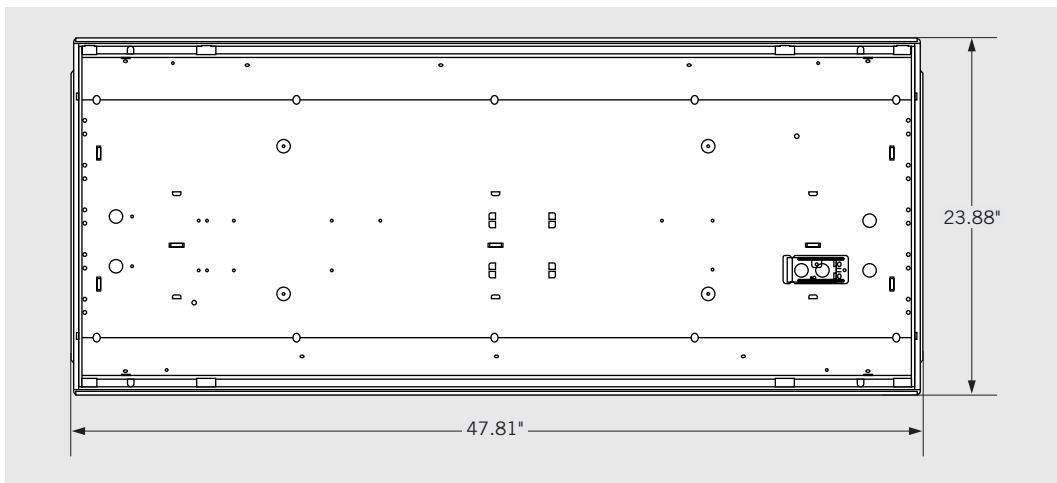

# 4', 3-LAMP TROFFER FIXTURE

CATALOG NUMBER KT-DDPTLEDT8-24-3L

RoHS Compliant

## PRODUCT DIMENSIONS