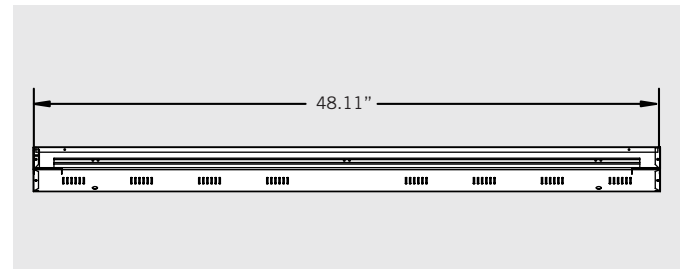

DESCRIPTION

4' LED Tube Ready Highbay Fixture, 4 Lamp. (Lamps Sold Separately)

APPLICATION

Used for indoor highbay, lowbay, warehouse and general lighting applications.

PRODUCT FEATURES

- Designed for use with Single Ended Wiring (Type B) LED T8 tubes
- Post painted white steel body with mirror reflector
- Rated for Dry & Damp locations
- For use with Keystone Single Ended Wiring Direct Drive LED lamps: 22W Max per lamp

Note: In order for safety certification to be valid, Keystone lamps must be shipped with the fixture to the end user, and installed in the fixture.