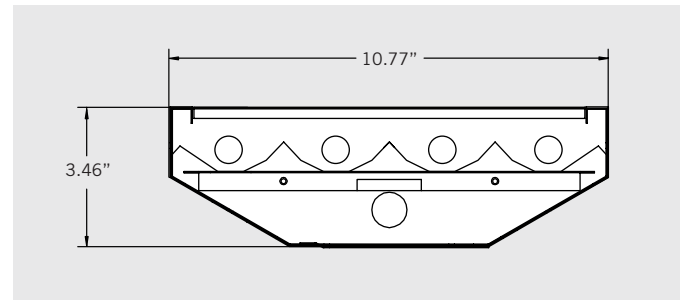

DESCRIPTION

4' LED Tube Ready Highbay Fixture, 4 Lamp. (Lamps Sold Separately)

APPLICATION

Used for indoor highbay, lowbay, warehouse and general lighting applications.

PRODUCT FEATURES

- Designed for use with Single Ended Wiring (Type B) LED T8 tubes
- Post painted white steel body with mirror reflector
- Rated for Dry & Damp locations
- For use with Keystone Single Ended Wiring Direct Drive LED lamps: 22W Max per lamp