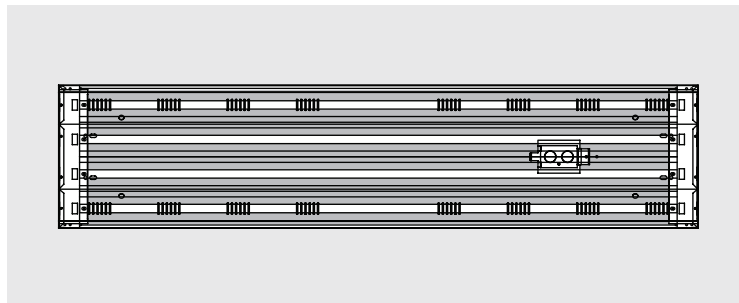

DESCRIPTION

4' LED Tube Ready Highbay Fixture, 4 Lamp. (Lamps Sold Separately)

APPLICATION

Used for indoor highbay, lowbay, warehouse and general lighting applications.

PRODUCT FEATURES

- Designed for use with Single Ended Wiring (Type B) LED T8 tubes
- Post painted white steel body with mirror reflector
- Rated for Dry & Damp locations
- For use with Keystone Single Ended Wiring Direct Drive LED lamps: 22W Max per lamp

Note: In order for safety certification to be valid, Keystone lamps must be shipped with the fixture to the end user, and installed in the fixture.