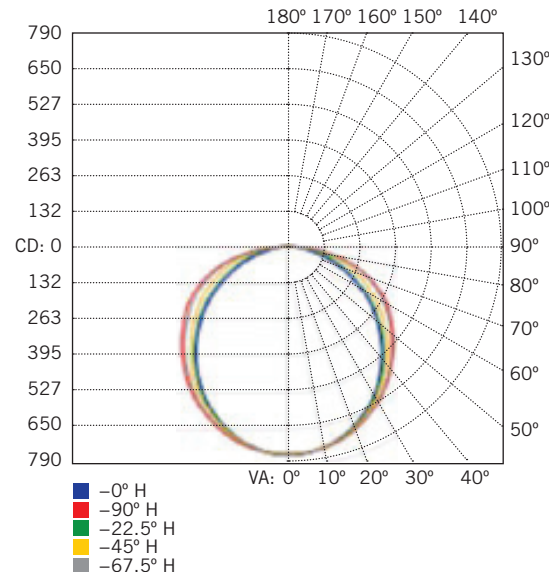

PRODUCT SPECIFICATIONS

Catalog Number	Color Temperature	Nominal Length	Input Voltage	Wattage	CRI	Lumen Output	Efficacy
KT-CBLED18-22A-835-VDIM-P	3500K	2 ft. x 2 ft.	120–277V	18W	>82.0	2,235 L	124 lm/W
KT-CBLED18-22A-840-VDIM-P	4000K	2 ft. x 2 ft.	120–277V	18W	>82.0	2,270 L	126 lm/W
KT-CBLED18-22A-850-VDIM-P	5000K	2 ft. x 2 ft.	120–277V	18W	>82.0	2,300 L	128 lm/W

PHOTOMETRIC SPECIFICATIONS

ISOCANDELA PLOT

POLAR CANDELA DISTRIBUTION

ZONAL LUMEN SUMMARY

Zone	Lumens	% Luminaire
0–30	599.2	25.7%
0–40	979.6	42.0%
0–60	1,749.3	75.0%
60–90	575.1	24.7%
70–100	272.2	11.7%
90–120	2.5	0.1%
0–90	2,324.4	99.7%
90–180	7.2	0.3%
0–180	2,331.6	100%