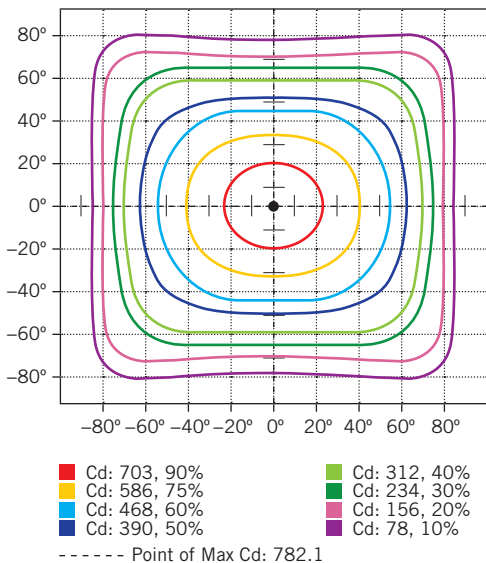

KT-CBLED18-22A-8XX-VDIM-P

CENTER BASKET FIXTURE

DESCRIPTION

2' x 2' 18W LED Center Basket Fixture | 120–277V Input | 0–10V Dimming | Premium Series

APPLICATION

Used for commercial recessed ceiling applications

PRODUCT FEATURES

- Architectural grade center basket volumetric design
- Powered by Keystone 0–10V dimming LED drivers
- Smooth diffused lens for even appearance
- 0–10V dimming, 10% minimum
- Compatible with Keystone SmartSafe emergency backups
- Compatible with Keystone occupancy sensors
- Ambient operating temperature: –20°C/–4°F to 50°C/122°F
- UL Listed 1598: Suitable for dry and damp locations
- THD: <20%
- PF: >0.95
- LED chip lifetime: L70 >100,000 hrs @ 25°C/77°F ambient fixture temp.
- Low optical flicker

PRODUCT SPECIFICATIONS

Catalog Number	Color Temperature	Nominal Length	Input Voltage	Wattage	CRI	Lumen Output	Efficacy
KT-CBLED18-22A-835-VDIM-P	3500K	2 ft. x 2 ft.	120–277V	18W	>82.0	2,235 L	124 lm/W
KT-CBLED18-22A-840-VDIM-P	4000K	2 ft. x 2 ft.	120–277V	18W	>82.0	2,270 L	126 lm/W
KT-CBLED18-22A-850-VDIM-P	5000K	2 ft. x 2 ft.	120–277V	18W	>82.0	2,300 L	128 lm/W

PHOTOMETRIC SPECIFICATIONS

ISOCANDELA PLOT

POLAR CANDELA DISTRIBUTION

ZONAL LUMEN SUMMARY

Zone	Lumens	% Luminaire
0–30	599.2	25.7%
0–40	979.6	42.0%
0–60	1,749.3	75.0%
60–90	575.1	24.7%
70–100	272.2	11.7%
90–120	2.5	0.1%
0–90	2,324.4	99.7%
90–180	7.2	0.3%
0–180	2,331.6	100%