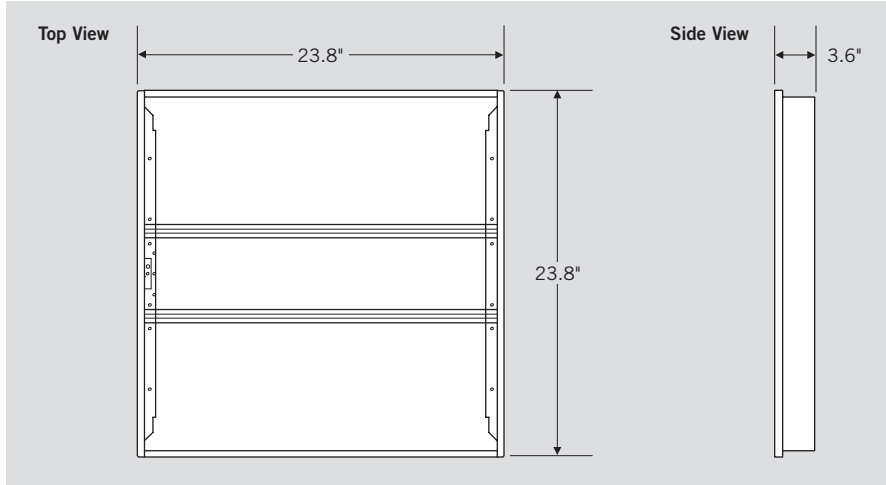

KT-CBLED18-22A-8XX-VDIM-P

CENTER BASKET FIXTURE

PHYSICAL SPECIFICATIONS

ORDERING INFORMATION

ORDER CODE	PACKAGING STYLE	PACK QUANTITY	ITEM STATUS
KT-CBLED18-22A-835-VDIM-P-CP	Carton Pack	1	Active
KT-CBLED18-22A-840-VDIM-P-CP	Carton Pack	1	Active
KT-CBLED18-22A-850-VDIM-P-CP	Carton Pack	1	Active

CATALOG NUMBER BREAKDOWN

KT-CBLED18-22A-8XX-VDIM-P-CP

1
2
3
4
5
6
7
8
9
10

- 1 Keystone Technologies
- 2 Center Basket LED Fixture
- 3 Wattage
- 4 2' x 2' Nominal Size
- 5 Lamp Type
- 6 800 Series
- 7 Color Temperature
- 8 0-10V Dimming
- 9 Premium Series
- 10 Packaging Style