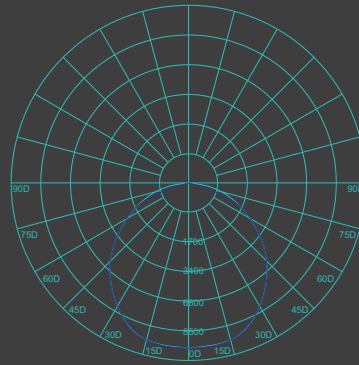

T8 Integrated Light

Mean Beam Angle: 118.7D

Suitable Location

- Office
- Bedroom
- Passageway
- Home
- Restaurant
- Bus
- Train

Advantage

Lumen Output more than 125 lumens per watt

CRI more than 80

Dimming driver Optional