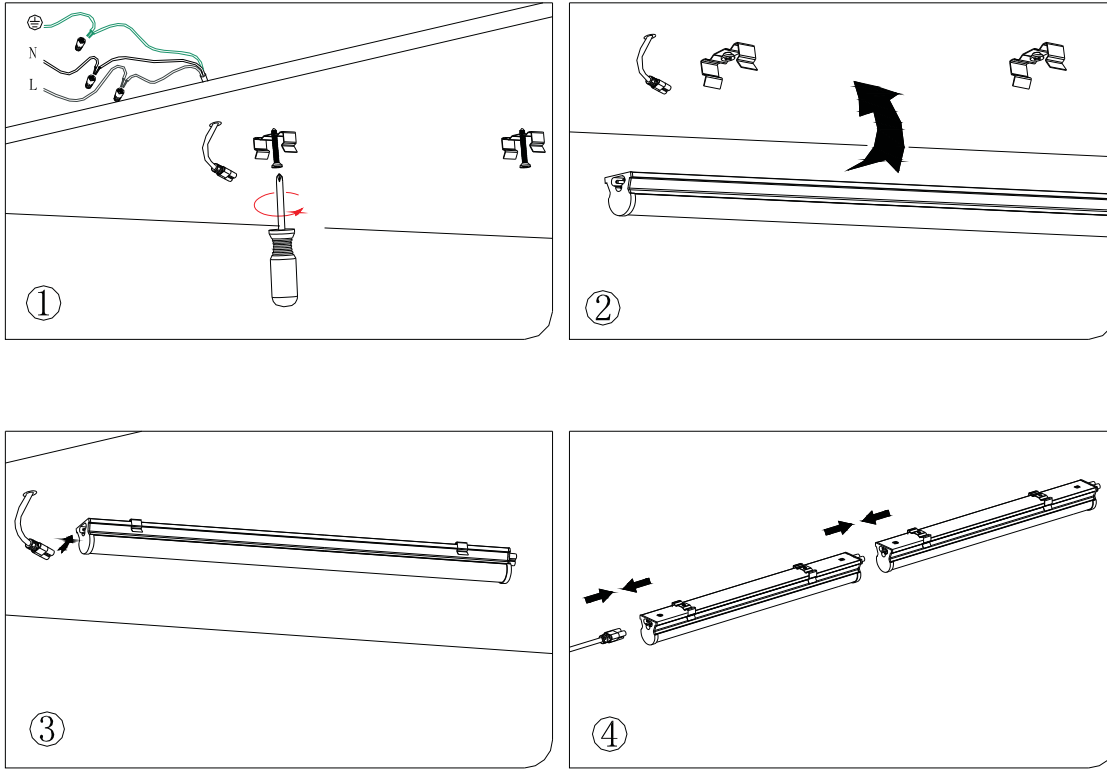

Installation instructions

Ordering Guide

ZY	T8	10/12/13/15/18/20/22/25/30/36/40W	BINS
Company Code	T8 Integrated Fixture	Wattage	2835 LED chips, internal driver, Non-dimming, Single side input