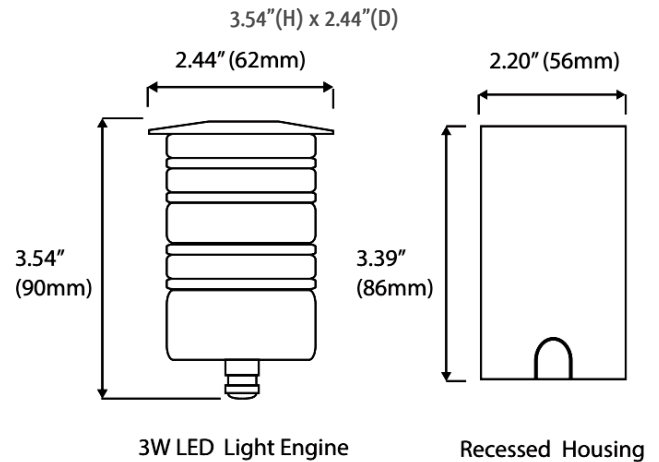

DIMENSIONS:

Silicon-filled Wire Nuts

5' SJTW 20AWG Lead Wire

IGL-3W-30K

12V INTEGRATED LED (IN GROUND) LIGHTS

Ideal for Landscape light, Concrete light, Deck light, In floor light.

ELECTRICAL SPECIFICATIONS:

- Voltage: 12VAC/DC
- Wattage: 3W
- Efficacy: 96LM/W

HOUSING SPECIFICATIONS:

- Aluminum Housing
- Stainless Steel Cover, PVC Sleeve
- Silicon-filled Wire Nuts
- 5" SJTW 20AWG Lead Wire
- Operating Temperature: -20°F ~ 110°F
- Lifespan: 50,000hr
- IP Rating: IP67
- Traffic Rated

CERTIFICATIONS:

LIGHTING SPECIFICATIONS:

- Lens: Glass lens
- Dimming: Dimmable
- Light Source: COB Technology
- Total lumens: 290LM
- Color temperature: 3000K
- Beam angle: 45°

WARRANTY: 1 years

MODEL	WATTS	VOLTAGE	LUMENS	COLOR TEMP
IGL-3W-30K	3W	12VAC/DC	290LM	3000K