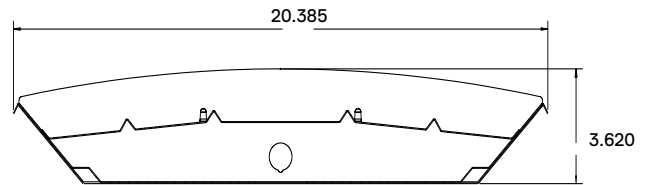

DRAWINGS & IMAGES

HBC Drawings

With Wire Guard

Without Lens

22L

22L - 24.056"L x 20.385"W

END

48L - 48"L x 11.385"W

48L - 48"L x 16.385"W

48L - 48"L x 20.385"W

TONG HANGERS HOLE DISTANCES

DRAWINGS & IMAGES

HBCL Drawings

Texas Fluorescents
Reinvented

CATALOG#: _____

PROJECT: _____