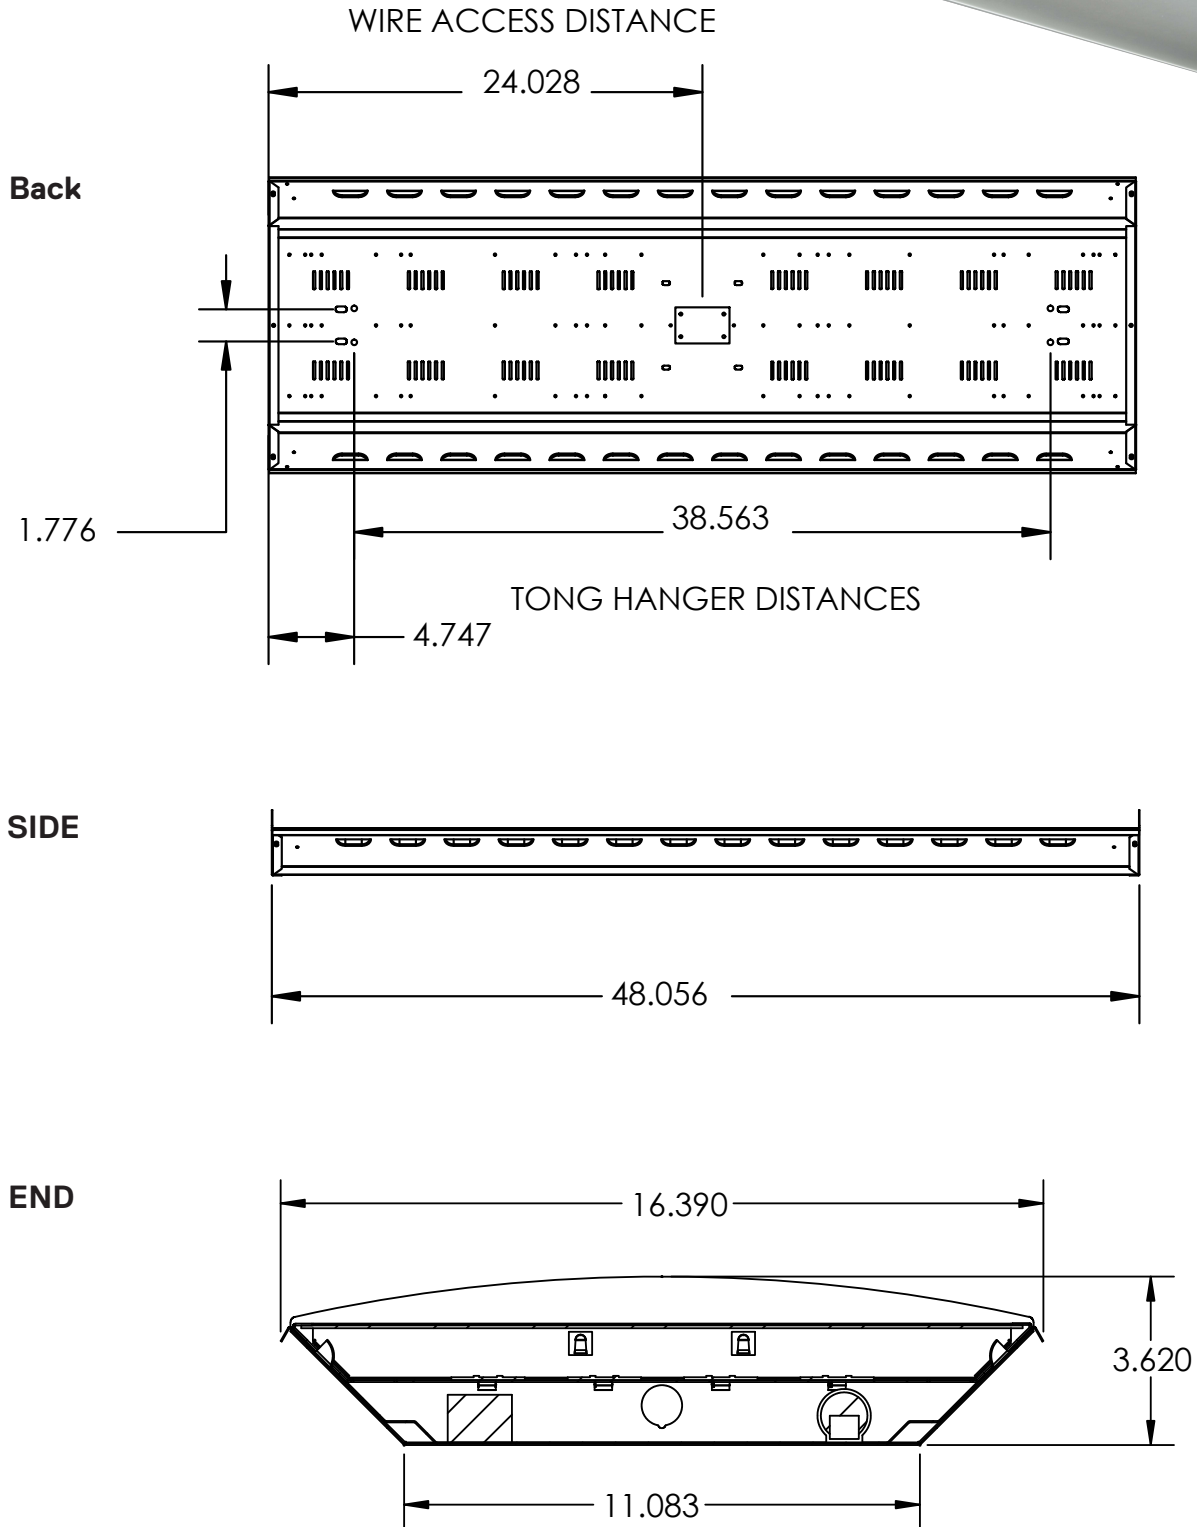

MOUNTING

Designed for surface, pendant, stem or chain hanging. Mounting holes are provided for simple, fast installation. See Buyers Guide for list of all mounting options available and sold separately.

DRAWINGS & IMAGES

HBC Drawings

With Wire Guard

Without Lens

22L

22L - 24.056"L x 20.385"W

END

48L - 48"L x 11.385"W

48L - 48"L x 16.385"W

48L - 48"L x 20.385"W

TONG HANGERS HOLE DISTANCES

DRAWINGS & IMAGES

HBCL Drawings

Texas Fluorescents
Reinvented

CATALOG#: _____

PROJECT: _____