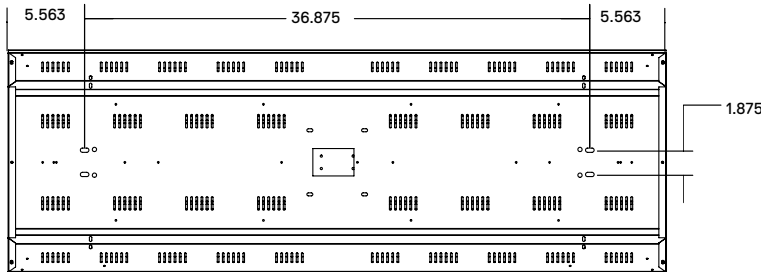

DRAWINGS & IMAGES

HBC Drawings

With Wire Guard

Without Lens

22L

22L - 24.056"L x 20.385"W

END

48L - 48"L x 11.385"W

48L - 48"L x 16.385"W

48L - 48"L x 20.385"W

TONG HANGERS HOLE DISTANCES

DRAWINGS & IMAGES

HBCL Drawings

Texas Fluorescents
Reinvented

CATALOG#: _____

PROJECT: _____