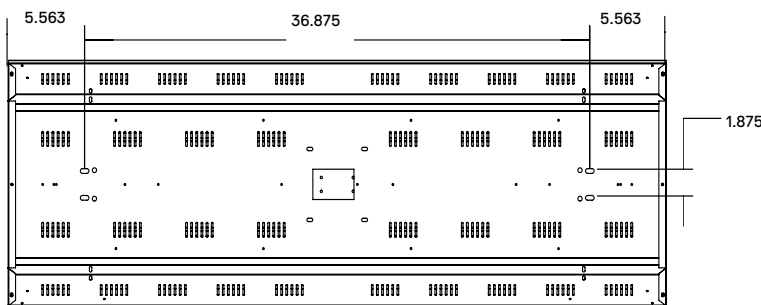

DRAWINGS & IMAGES

HBC Drawings

With Wire Guard

Without Lens

22L

22L - 24.056"L x 20.385"W

END

48L - 48"L x 11.385"W

48L - 48"L x 16.385"W

48L - 48"L x 20.385"W

TONG HANGERS HOLE DISTANCES

DRAWINGS & IMAGES

HBCL Drawings

Texas Fluorescents
Reinvented

CATALOG#: _____

PROJECT: _____