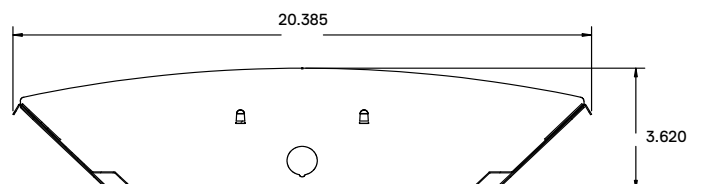

DRAWINGS & IMAGES

HBC Drawings

With Wire Guard

Without Lens

22L

22L - 24.056"L x 20.385"W

END

48L - 48"L x 11.385"W

48L - 48"L x 16.385"W

48L - 48"L x 20.385"W

TONG HANGERS HOLE DISTANCES

DRAWINGS & IMAGES

HBCL Drawings

Texas Fluorescents
Reinvented

CATALOG#: _____

PROJECT: _____