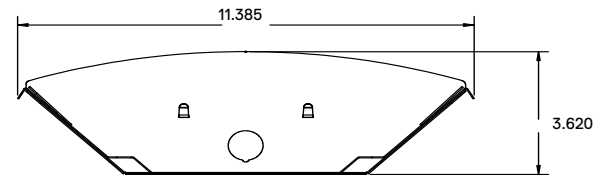

DRAWINGS & IMAGES

HBC Drawings

With Wire Guard

Without Lens

22L

22L - 24.056"L x 20.385"W

END

48L - 48"L x 11.385"W

48L - 48"L x 16.385"W

48L - 48"L x 20.385"W

TONG HANGERS HOLE DISTANCES

DRAWINGS & IMAGES

HBCL Drawings

Texas Fluorescents
Reinvented

CATALOG#: _____

PROJECT: _____