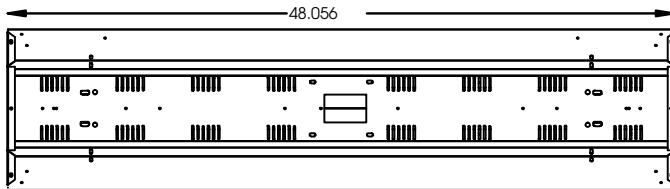

MOUNTING

Designed for surface, pendant, stem or chain hanging. Mounting holes are provided for simple, fast installation. See Buyers Guide for list of all mounting options available and sold separately.

DRAWINGS & IMAGES

HBC Drawings

With Wire Guard

Without Lens

22L

22L - 24.056"L x 20.385"W

END

48L - 48"L x 11.385"W

48L - 48"L x 16.385"W

48L - 48"L x 20.385"W

TONG HANGERS HOLE DISTANCES

DRAWINGS & IMAGES

HBCL Drawings

Texas Fluorescents
Reinvented

CATALOG#: _____

PROJECT: _____