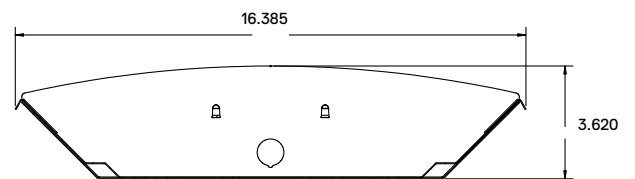

DRAWINGS & IMAGES

HBC Drawings

With Wire Guard

Without Lens

22L

22L - 24.056"L x 20.385"W

END

48L - 48"L x 11.385"W

48L - 48"L x 16.385"W

48L - 48"L x 20.385"W

TONG HANGERS HOLE DISTANCES

DRAWINGS & IMAGES

HBCL Drawings

Texas Fluorescents
Reinvented

CATALOG#: _____

PROJECT: _____