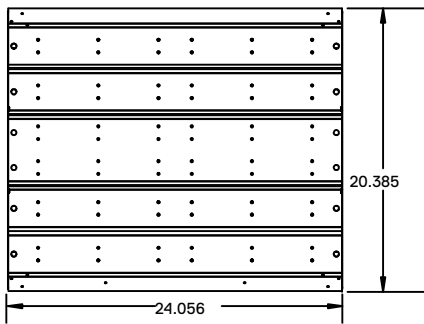

DRAWINGS & IMAGES

HBC Drawings

With Wire Guard

Without Lens

22L

22L - 24.056"L x 20.385"W

END

48L - 48"L x 11.385"W

48L - 48"L x 16.385"W

48L - 48"L x 20.385"W

TONG HANGERS HOLE DISTANCES

DRAWINGS & IMAGES

HBCL Drawings

Texas Fluorescents
Reinvented

CATALOG#: _____

PROJECT: _____