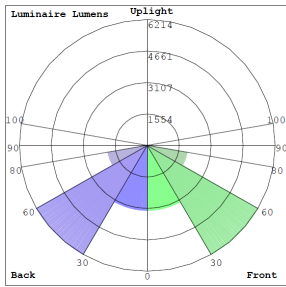

Photometrics: GSX-RECS-80-150W-50K

BUD Rating: B4-U2-G2