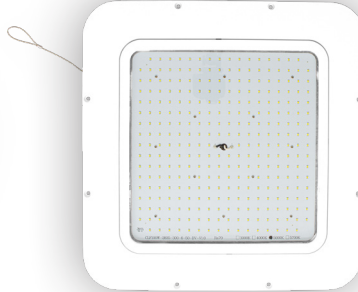

## Photometrics: GSX-RECS-80-150W-50K

BUD Rating: B4-U2-G2

Area 75'x 75' Mounting Height: 9'

## Other Views:

Side View

Front View

Back View

Pipe & Box Dimensions