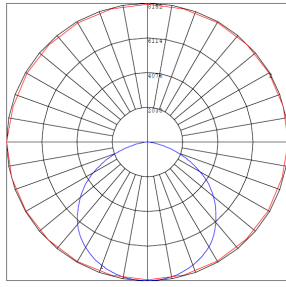

Photometrics: GSX-RECS-80-150W-50K

BUD Rating: B4-U2-G2