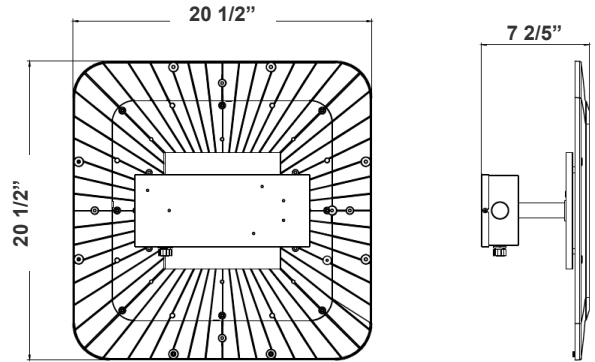

20 1/2" (W) x 20 1/2" (H) x 7 2/5" (D)

## Other Views:

Side View

Front View

Back View

Pipe & Box Dimensions