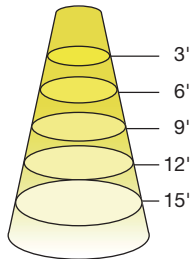

6MR16DIM/840FL35/R

Diameter	Footcandles
1.9	161
3.8	40
5.7	18
7.6	10
9.5	6

Degree	Candela
0	1350
5	1293
15	650
25	147
35	33
45	11

Degree	Candela
0	1400
5	1341
15	674
25	153
35	34
45	11

Degree	Candela
0	1450
5	1389
15	698
25	158
35	36
45	12

## ILLUMINANCE & CANDELA DISTRIBUTION

6GU10DIM/827FL35/R

Diameter	Footcandles
1.9	111
3.8	28
5.7	12
7.6	7
9.5	4

6GU10DIM/827FL35/R

Diameter	Footcandles
1.9	111
3.8	28
5.7	12
7.6	7
9.5	4

Degree	Candela
0	910
5	904
15	465
25	121
35	81
45	31

Degree	Candela
0	910
5	904
15	465
25	121
35	81
45	31

6PAR16DIM/827/FL35/R

Diameter	Footcandles
1.9	111
3.8	28
5.7	12
7.6	7
9.5	4

6PAR16DIM/830/FL35/R

Diameter	Footcandles
1.9	117
3.8	29
5.7	13
7.6	7
9.5	5