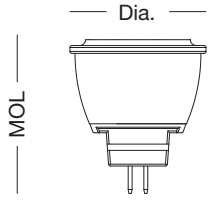

## FEATURES

- Suitable to replace 20W, 35W, 50W, 60W Halogen MR16 lamps
- Compatible with most low-voltage electronic transformers
- Smooth dimming with most electronic low-voltage dimming controls
- Compact size 1:1 halogen form factor
- Flood beam angles
- Suitable for use in totally enclosed fixtures
- Suitable for use in damp location
- Operating temperature: -4°F / -20°C to +95°F / +35°C
- Rated Lifetime (L70): 25,000hrs
- 3 year limited warranty

## SPECIFICATIONS

Product	Model	Equiv.	Wattage (W)	CCT	Lumens	Efficacy (LPW)	Input Voltage	Beam Angle	CBCP (cd)	CRI	Dim.*	Power Factor	Base	Fixture Rating	Cert.
40713	3MR11/827NF30	20W	3	2700K	200	67	12V	NF 30°	600	82	No	0.9	GU4	Enclosed	-
40715	3MR11/840NF30	20W	3	4000K	220	73	12V	NF 30°	620	82	No	0.9	GU4	Enclosed	-
58285	6MR16DIM/827FL35/35W/R	35W	6	2700K	425	71	12V	FL 35°	910	82	Yes	0.9	GU5.3	Enclosed	ES
58286	6MR16DIM/830FL35/35W/R	35W	6	3000K	450	75	12V	FL 35°	910	82	Yes	0.9	GU5.3	Enclosed	ES
57984	6MR16DIM/827FL35/R	50W	6	2700K	480	80	12V	FL 35°	1350	82	Yes	0.9	GU5.3	Enclosed	ES
57985	6MR16DIM/830FL35/R	50W	6	3000K	500	83	12V	FL 35°	1400	82	Yes	0.9	GU5.3	Enclosed	ES
57986	6MR16DIM/840FL35/R	50W	6	4000K	520	86	12V	FL 35°	1450	82	Yes	0.9	GU5.3	Enclosed	ES
57987	6GU10DIM/827FL35/R	50W	6	2700K	480	80	120V	FL 35°	1000	82	Yes	0.9	GU10	Enclosed	ES
57988	6GU10DIM/830FL35/R	50W	6	3000K	500	83	120V	FL 35°	1050	82	Yes	0.9	GU10	Enclosed	ES
57990	6PAR16DIM/827FL35/R	60W	6	2700K	480	80	120V	FL 35°	1000	82	Yes	0.9	E26	Enclosed	ES
57991	6PAR16DIM/830FL35/R	60W	6	3000K	500	83	120V	FL 35°	1050	82	Yes	0.9	E26	Enclosed	ES

## DIMENSIONS & WEIGHT

Model	Base	MOL	Dia.	Weight
3MR11/827NF30	GU4	1.53"	1.38"	0.07lb
3MR11/840NF30	GU4	1.53"	1.38"	0.07lb

Model	Base	MOL	Dia.	Weight
6MR16DIM/827FL35/35W/R	GU5.3	1.91"	1.97"	0.09lb
6MR16DIM/830FL35/35W/R	GU5.3	1.91"	1.97"	0.09lb
6MR16DIM/827FL35/R	GU5.3	1.95"	1.97"	0.10lb
6MR16DIM/830FL35/R	GU5.3	1.95"	1.97"	0.10lb
6MR16DIM/840FL35/R	GU5.3	1.95"	1.97"	0.10lb