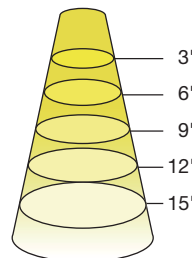

## DIMENSIONS & WEIGHT

Model	Base	MOL	Dia.	Weight
3MR11/827NF30	GU4	1.53"	1.38"	0.07lb
3MR11/840NF30	GU4	1.53"	1.38"	0.07lb

Model	Base	MOL	Dia.	Weight
6MR16DIM/827FL35/35W/R	GU5.3	1.91"	1.97"	0.09lb
6MR16DIM/830FL35/35W/R	GU5.3	1.91"	1.97"	0.09lb
6MR16DIM/827FL35/R	GU5.3	1.95"	1.97"	0.10lb
6MR16DIM/830FL35/R	GU5.3	1.95"	1.97"	0.10lb
6MR16DIM/840FL35/R	GU5.3	1.95"	1.97"	0.10lb

Degree	Candela
0	620
5	583
15	326
25	102
35	26
45	9

6MR16DIM/827FL35/35W/R

Diameter	Footcandles
1.9	101
3.8	25
5.7	11
7.6	6
9.5	4

6MR16DIM/830FL35/35W/R

Diameter	Footcandles
1.9	101
3.8	25
5.7	11
7.6	6
9.5	4

Degree	Candela
0	910
5	904
15	465
25	121
35	81
45	31

Degree	Candela
0	910
5	904
15	465
25	121
35	81
45	31

6MR16DIM/827FL35/R

Diameter	Footcandles
1.9	150
3.8	38
5.7	17
7.6	9
9.5	6

6MR16DIM/830FL35/R

Diameter	Footcandles
1.9	156
3.8	39
5.7	17
7.6	10
9.5	6

6MR16DIM/840FL35/R

Diameter	Footcandles
1.9	161
3.8	40
5.7	18
7.6	10
9.5	6

Degree	Candela
0	1350
5	1293
15	650
25	147
35	33
45	11

Degree	Candela
0	1400
5	1341
15	674
25	153
35	34
45	11

Degree	Candela
0	1450
5	1389
15	698
25	158
35	36
45	12