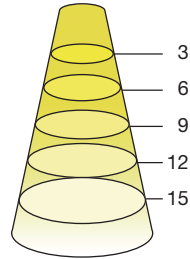

6GU10DIM/827FL35/R

Diameter	Footcandles
1.9	111
3.8	28
5.7	12
7.6	7
9.5	4