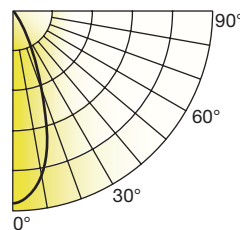

Degree	Candela
0	1050
5	1027
15	390
25	164
35	73
45	31