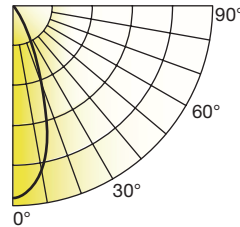

## ILLUMINANCE & CANDELA DISTRIBUTION

6GU10DIM/827FL35/R

Diameter	Footcandles
1.9	111
3.8	28
5.7	12
7.6	7
9.5	4

6GU10DIM/827FL35/R

Diameter	Footcandles
1.9	111
3.8	28
5.7	12
7.6	7
9.5	4

Degree	Candela
0	910
5	904
15	465
25	121
35	81
45	31