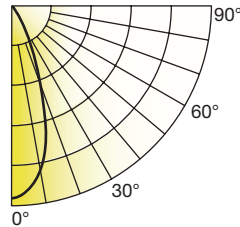

## ILLUMINANCE & CANDELA DISTRIBUTION

3MR11/827NF30

Diameter	Footcandles
1.6	67
3.2	17
4.8	7
6.4	4
8.0	3

3MR11/840NF30

Diameter	Footcandles
1.6	69
3.2	17
4.8	8
6.4	4
8.0	3

Degree	Candela
0	600
5	563
15	316
25	99
35	25
45	9