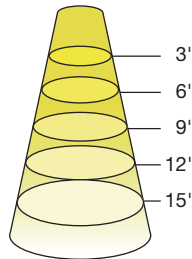

6MR16DIM/827FL35/35W/R

Diameter	Footcandles
1.9	101
3.8	25
5.7	11
7.6	6
9.5	4