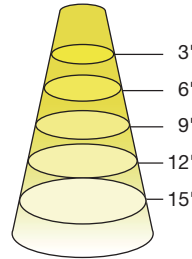

3MR11/840NF30

Diameter	Footcandles
1.6	69
3.2	17
4.8	8
6.4	4
8.0	3