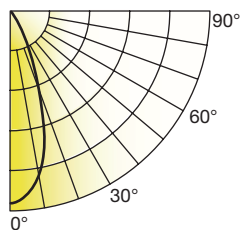

Degree	Candela
0	910
5	904
15	465
25	121
35	81
45	31

6PAR16DIM/827/FL35/R

Diameter	Footcandles
1.9	111
3.8	28
5.7	12
7.6	7
9.5	4

6PAR16DIM/830/FL35/R

Diameter	Footcandles
1.9	117
3.8	29
5.7	13
7.6	7
9.5	5