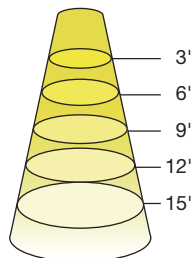

## DIMENSIONS & WEIGHT

Model	Base	MOL	Dia.	Weight
3MR11/827NF30	GU4	1.53"	1.38"	0.07lb
3MR11/840NF30	GU4	1.53"	1.38"	0.07lb

Model	Base	MOL	Dia.	Weight
6MR16DIM/827FL35/35W/R	GU5.3	1.91"	1.97"	0.09lb
6MR16DIM/830FL35/35W/R	GU5.3	1.91"	1.97"	0.09lb
6MR16DIM/827FL35/R	GU5.3	1.95"	1.97"	0.10lb
6MR16DIM/830FL35/R	GU5.3	1.95"	1.97"	0.10lb
6MR16DIM/840FL35/R	GU5.3	1.95"	1.97"	0.10lb

Degree	Candela
0	620
5	583
15	326
25	102
35	26
45	9

6MR16DIM/827FL35/35W/R

Diameter	Footcandles
1.9	101
3.8	25
5.7	11
7.6	6
9.5	4

6MR16DIM/830FL35/35W/R

Diameter	Footcandles
1.9	101
3.8	25
5.7	11
7.6	6
9.5	4

Degree	Candela
0	910
5	904
15	465
25	121
35	81
45	31

Degree	Candela
0	910
5	904
15	465
25	121
35	81
45	31

6MR16DIM/827FL35/R

Diameter	Footcandles
1.9	150
3.8	38
5.7	17
7.6	9
9.5	6

6MR16DIM/830FL35/R

Diameter	Footcandles
1.9	156
3.8	39
5.7	17
7.6	10
9.5	6