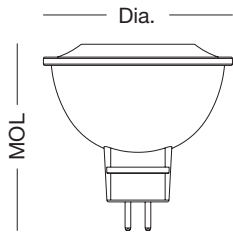

## SPECIFICATIONS

Product	Model	Equiv.	Wattage (W)	CCT	Lumens	Efficacy (LPW)	Input Voltage	Beam Angle	CBCP (cd)	CRI	Dim.*	Power Factor	Base	Fixture Rating	Cert.
40713	3MR11/827NF30	20W	3	2700K	200	67	12V	NF 30°	600	82	No	0.9	GU4	Enclosed	-
40715	3MR11/840NF30	20W	3	4000K	220	73	12V	NF 30°	620	82	No	0.9	GU4	Enclosed	-
58285	6MR16DIM/827FL35/35W/R	35W	6	2700K	425	71	12V	FL 35°	910	82	Yes	0.9	GU5.3	Enclosed	ES
58286	6MR16DIM/830FL35/35W/R	35W	6	3000K	450	75	12V	FL 35°	910	82	Yes	0.9	GU5.3	Enclosed	ES
57984	6MR16DIM/827FL35/R	50W	6	2700K	480	80	12V	FL 35°	1350	82	Yes	0.9	GU5.3	Enclosed	ES
57985	6MR16DIM/830FL35/R	50W	6	3000K	500	83	12V	FL 35°	1400	82	Yes	0.9	GU5.3	Enclosed	ES
57986	6MR16DIM/840FL35/R	50W	6	4000K	520	86	12V	FL 35°	1450	82	Yes	0.9	GU5.3	Enclosed	ES
57987	6GU10DIM/827FL35/R	50W	6	2700K	480	80	120V	FL 35°	1000	82	Yes	0.9	GU10	Enclosed	ES
57988	6GU10DIM/830FL35/R	50W	6	3000K	500	83	120V	FL 35°	1050	82	Yes	0.9	GU10	Enclosed	ES
57990	6PAR16DIM/827FL35/R	60W	6	2700K	480	80	120V	FL 35°	1000	82	Yes	0.9	E26	Enclosed	ES
57991	6PAR16DIM/830FL35/R	60W	6	3000K	500	83	120V	FL 35°	1050	82	Yes	0.9	E26	Enclosed	ES

## DIMENSIONS & WEIGHT

Model	Base	MOL	Dia.	Weight
3MR11/827NF30	GU4	1.53"	1.38"	0.07lb
3MR11/840NF30	GU4	1.53"	1.38"	0.07lb

Model	Base	MOL	Dia.	Weight
6MR16DIM/827FL35/35W/R	GU5.3	1.91"	1.97"	0.09lb
6MR16DIM/830FL35/35W/R	GU5.3	1.91"	1.97"	0.09lb
6MR16DIM/827FL35/R	GU5.3	1.95"	1.97"	0.10lb
6MR16DIM/830FL35/R	GU5.3	1.95"	1.97"	0.10lb
6MR16DIM/840FL35/R	GU5.3	1.95"	1.97"	0.10lb