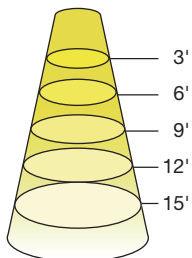

6MR16DIM/827FL35/R

Diameter	Footcandles
1.9	150
3.8	38
5.7	17
7.6	9
9.5	6