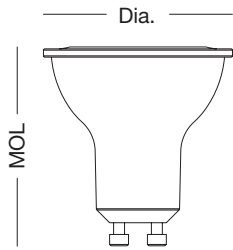

## SPECIFICATIONS

Product	Model	Equiv.	Wattage (W)	CCT	Lumens	Efficacy (LPW)	Input Voltage	Beam Angle	CBCP (cd)	CRI	Dim.*	Power Factor	Base	Fixture Rating	Cert.
40713	3MR11/827NF30	20W	3	2700K	200	67	12V	NF 30°	600	82	No	0.9	GU4	Enclosed	-
40715	3MR11/840NF30	20W	3	4000K	220	73	12V	NF 30°	620	82	No	0.9	GU4	Enclosed	-
58285	6MR16DIM/827FL35/35W/R	35W	6	2700K	425	71	12V	FL 35°	910	82	Yes	0.9	GU5.3	Enclosed	ES
58286	6MR16DIM/830FL35/35W/R	35W	6	3000K	450	75	12V	FL 35°	910	82	Yes	0.9	GU5.3	Enclosed	ES
57984	6MR16DIM/827FL35/R	50W	6	2700K	480	80	12V	FL 35°	1350	82	Yes	0.9	GU5.3	Enclosed	ES
57985	6MR16DIM/830FL35/R	50W	6	3000K	500	83	12V	FL 35°	1400	82	Yes	0.9	GU5.3	Enclosed	ES
57986	6MR16DIM/840FL35/R	50W	6	4000K	520	86	12V	FL 35°	1450	82	Yes	0.9	GU5.3	Enclosed	ES
57987	6GU10DIM/827FL35/R	50W	6	2700K	480	80	120V	FL 35°	1000	82	Yes	0.9	GU10	Enclosed	ES
57988	6GU10DIM/830FL35/R	50W	6	3000K	500	83	120V	FL 35°	1050	82	Yes	0.9	GU10	Enclosed	ES
57990	6PAR16DIM/827FL35/R	60W	6	2700K	480	80	120V	FL 35°	1000	82	Yes	0.9	E26	Enclosed	ES
57991	6PAR16DIM/830FL35/R	60W	6	3000K	500	83	120V	FL 35°	1050	82	Yes	0.9	E26	Enclosed	ES

## DIMENSIONS & WEIGHT

Model	Base	MOL	Dia.	Weight
3MR11/827NF30	GU4	1.53"	1.38"	0.07lb
3MR11/840NF30	GU4	1.53"	1.38"	0.07lb

Model	Base	MOL	Dia.	Weight
6MR16DIM/827FL35/35W/R	GU5.3	1.91"	1.97"	0.09lb
6MR16DIM/830FL35/35W/R	GU5.3	1.91"	1.97"	0.09lb
6MR16DIM/827FL35/R	GU5.3	1.95"	1.97"	0.10lb
6MR16DIM/830FL35/R	GU5.3	1.95"	1.97"	0.10lb
6MR16DIM/840FL35/R	GU5.3	1.95"	1.97"	0.10lb

Model	Base	MOL	Dia.	Weight
6GU10DIM/827FL35/R	GU10	2.13"	1.97"	0.09lb
6GU10DIM/830FL35/R	GU10	2.13"	1.97"	0.09lb

Model	Base	MOL	Dia.	Weight
6PAR16DIM/827FL35/R	E26	2.81"	1.97"	0.10lb
6PAR16DIM/827FL35/R	E26	2.81"	1.97"	0.10lb