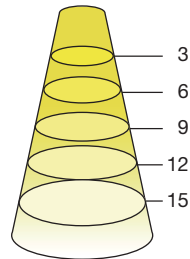

## ILLUMINANCE & CANDELA DISTRIBUTION

6GU10DIM/827FL35/R

Diameter	Footcandles
1.9	111
3.8	28
5.7	12
7.6	7
9.5	4

6GU10DIM/827FL35/R

Diameter	Footcandles
1.9	111
3.8	28
5.7	12
7.6	7
9.5	4

Degree	Candela
0	910
5	904
15	465
25	121
35	81
45	31

Degree	Candela
0	910
5	904
15	465
25	121
35	81
45	31

6PAR16DIM/827/FL35/R

Diameter	Footcandles
1.9	111
3.8	28
5.7	12
7.6	7
9.5	4

6PAR16DIM/830/FL35/R

Diameter	Footcandles
1.9	117
3.8	29
5.7	13
7.6	7
9.5	5