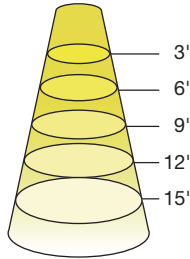

Value Select MR Family

ILLUMINANCE & CANDELA DISTRIBUTION

6GU10DIM/827FL35/R

Diameter	Footcandles
1.9	111
3.8	28
5.7	12
7.6	7
9.5	4