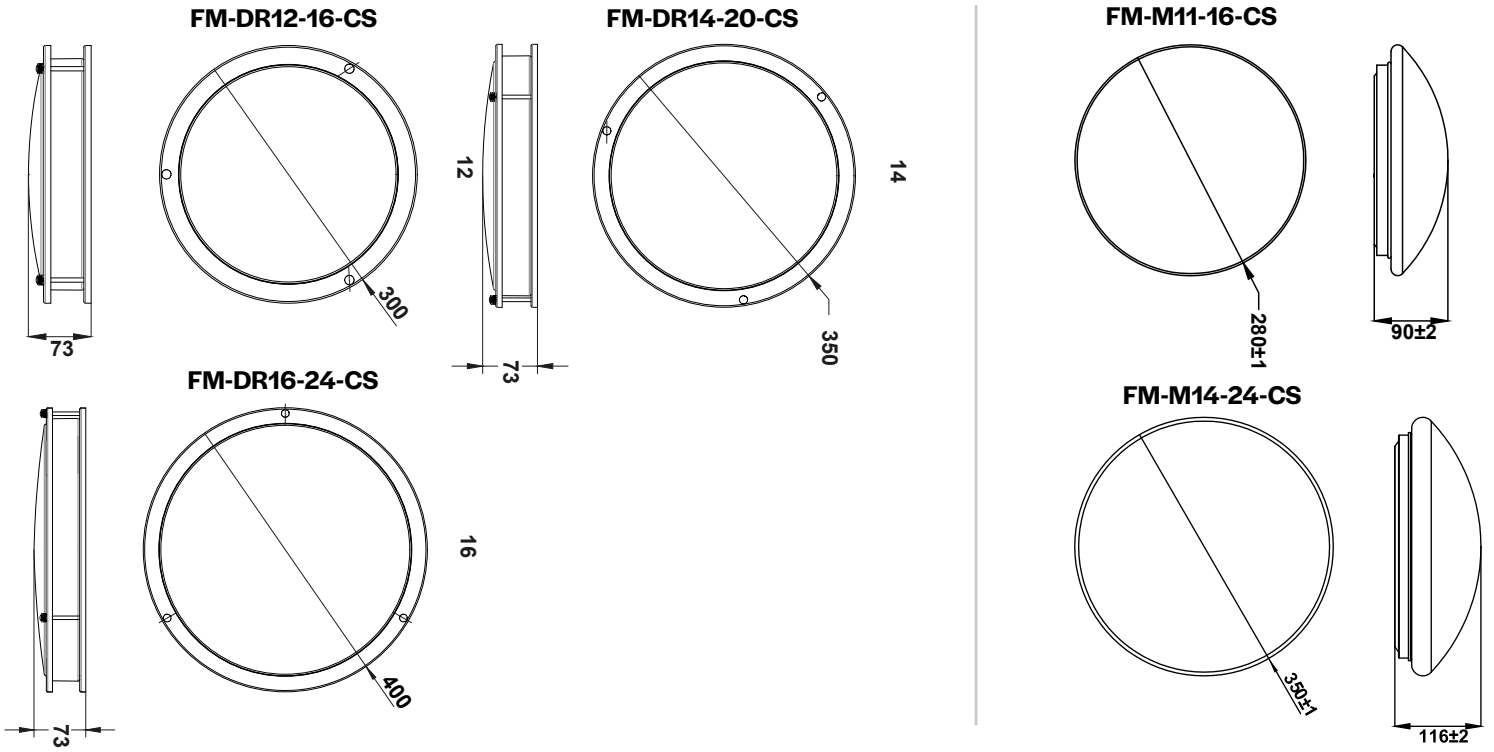

ProLED Select Flushmount Fixtures

Dimensions

Dimmer Compatability List	
Dimmer Brand	Dimmer Model
LUTRON	MACL-153M
LUTRON	P-PKG1W-WH-R
LUTRON	DVCL-153P
LUTRON	CTCL-153PDH-WH
LUTRON	TGCL-153PH-WH
LEVITON	R12-06672-1LW
LEVITON	R50-IPLO6-10M
LEVITON	R62-066740POW
EATON	SALO6P-LA-K
EATON	AALO6-C1