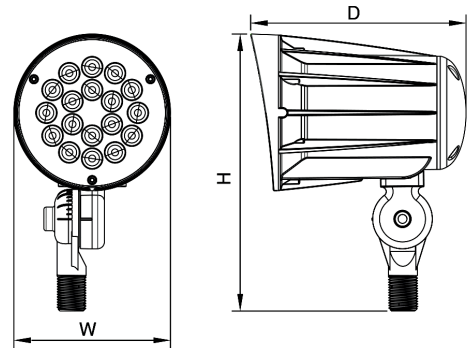

FL-SH3

FLD2-42W-50K-D-KN
FLD2-42W-30K-D-KN

DIMENSIONS:

8"(H) x 4-1/2"(W) x 6-1/4"(D)

LED BULLET FLOOD LIGHTS WITH KNUCKLE

Ideal for general site lighting, alleys, loading docks, doorway, path-way and parking areas. Great for use with motion sensors and other instant on/off controls.

ELECTRICAL SPECIFICATIONS:

- Voltage: 120-277VAC 50/60Hz
- Wattage: 42W
- Power factor: >0.9
- Efficacy: 123LM/W

HOUSING SPECIFICATIONS:

- Die-cast aluminum with powder coat finish (Bronze)
- Cord type: 18" SJTW 18/3 AWG cable
- Operating temperature: -40°F ~ 104°F
- Maintenance free
- High light transmittance, anti-UV & fire resistant PC
- Westgate's powerful bullets
- Mounting: 1/2" NTP knuckle
- Lifespan: 70,000 Hrs.
- IP rating: IP65, Wet Locations