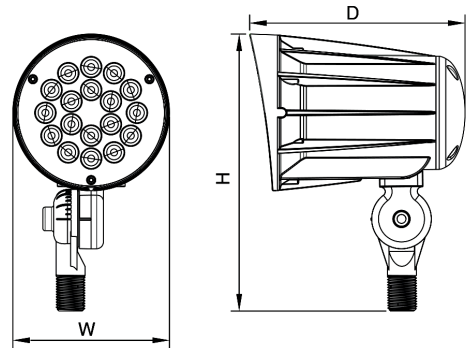

ELECTRICAL SPECIFICATIONS:

- Voltage: 120-277VAC 50/60Hz
- Wattage: 15W
- Power factor: >0.9
- Efficacy: 126LM/W

HOUSING SPECIFICATIONS:

- Die-cast aluminum with powder coat finish (Bronze)
- Cord type: 18" SJTW 18/3 AWG cable
- Operating temperature: -40°F ~ 104°F
- Maintenance free
- High light transmittance, anti-UV & fire resistant PC
- Westgate's powerful bullets
- Mounting: 1/2" NTP knuckle
- Lifespan: 70,000 Hrs.
- IP rating: IP65, Wet Locations

CERTIFICATIONS: UL, DLC

DIMENSIONS:

5-1/2"(H) x 3"(W) x 4-1/4"(D)

MODEL	WATTS	VOLTAGE	LUMENS	COLOR TEMP
FLD2-15W-50K-D-KN	15W	120~277VAC	1900LM	5000K
FLD2-15W-30K-D-KN	15W	120~277VAC	1900LM	3000K

ACCESSORIES: