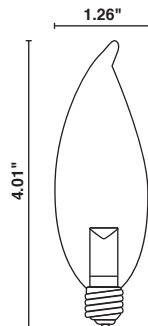

B10

C10

Energy Savings Comparison

[✧] Maintenance costs based on 15 minutes at \$40 per/hr
[¥] Energy costs based on \$0.11 kWh

Ordering Information

Watt	Base	Product #	Product Code	Description	Volts	Color Temp.	CRI	Lumens	Useful Life*	Pkg. Qty.	MOL
B10											
1	Cand.	80172	B10CL1/827/LED	Clear Dimmable, IP65 Rated	120	2700	82	25	25,000	1/25	3.77"
1	Cand.	80173	B10CL1/724/LED	Clear Dimmable, IP65 Rated	120	2400	72	20	25,000	1/25	3.77"
CA10											
1	Cand.	80174	CA10CL1/827/LED	Clear Dimmable, IP65 Rated	120	2700	82	25	25,000	1/25	4.01"
1	Cand.	80175	CA10CL1/724/LED	Clear Dimmable, IP65 Rated	120	2400	72	20	25,000	1/25	4.01"