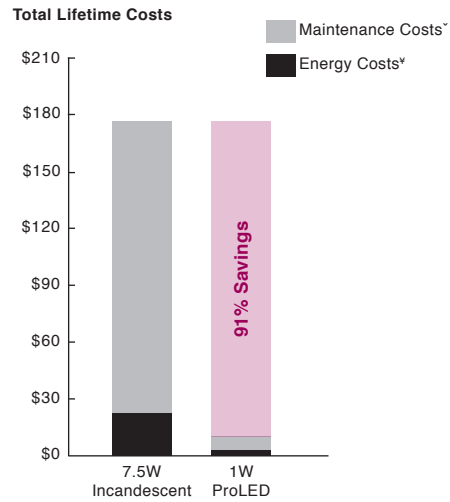

B10

C10

Energy Savings Comparison

[✧] Maintenance costs based on 15 minutes at \$40 per/hr
[¥] Energy costs based on \$0.11 kWh

Ordering Information

Watt	Base	Product #	Product Code	Description	Volts	Color Temp.	CRI	Lumens	Useful Life*	Pkg. Qty.	MOL
B10											
1	Cand.	80172	B10CL1/827/LED	Clear Dimmable, IP65 Rated	120	2700	82	25	25,000	1/25	3.77"
1	Cand.	80173	B10CL1/724/LED	Clear Dimmable, IP65 Rated	120	2400	72	20	25,000	1/25	3.77"
CA10											
1	Cand.	80174	CA10CL1/827/LED	Clear Dimmable, IP65 Rated	120	2700	82	25	25,000	1/25	4.01"
1	Cand.	80175	CA10CL1/724/LED	Clear Dimmable, IP65 Rated	120	2400	72	20	25,000	1/25	4.01"