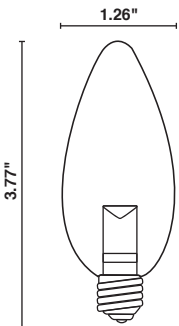

B10

C10

Energy Savings Comparison

[✧] Maintenance costs based on 15 minutes at \$40 per/hr
[¥] Energy costs based on \$0.11 kWh

Ordering Information

Watt	Base	Product #	Product Code	Description	Volts	Color Temp.	CRI	Lumens	Useful Life*	Pkg. Qty.	MOL
B10											
1	Cand.	80172	B10CL1/827/LED	Clear Dimmable, IP65 Rated	120	2700	82	25	25,000	1/25	3.77"
1	Cand.	80173	B10CL1/724/LED	Clear Dimmable, IP65 Rated	120	2400	72	20	25,000	1/25	3.77"
CA10											
1	Cand.	80174	CA10CL1/827/LED	Clear Dimmable, IP65 Rated	120	2700	82	25	25,000	1/25	4.01"
1	Cand.	80175	CA10CL1/724/LED	Clear Dimmable, IP65 Rated	120	2400	72	20	25,000	1/25	4.01"