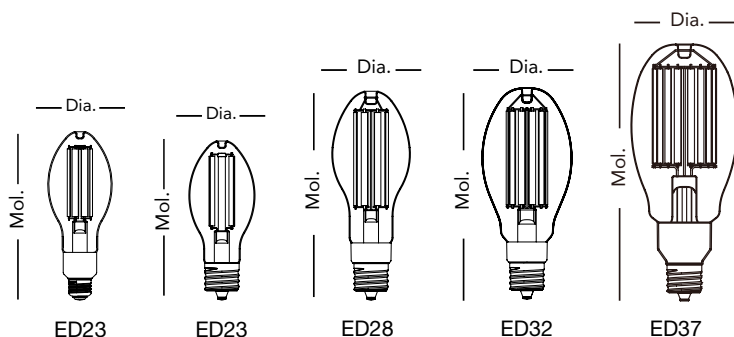

DIMENSION & WEIGHT

Model	Base	MOL	Dia.	Weight
25FHIDDIM/ED23/xxx/277V/E26	E26	7-5/8"	2-15/16"	0.31 lb
25FHIDDIM/ED23/xxx/277V/EX39	EX39	7-1/8"	2-15/16"	0.35 lb
45FHIDDIM/ED28/xxx/277V/EX39	EX39	9-7/16"	3-9/16"	0.51 lb
54FHIDDIM/ED32/xxx/277V/EX39	EX39	9-7/16"	4-1/16"	0.69 lb
80FHIDDIM/ED37/xxx/277V/EX39	EX39	11-5/16"	4-3/4"	0.98lb

FOOTNOTES: Where xxx means 824-965 which indicates CRI and color temperature