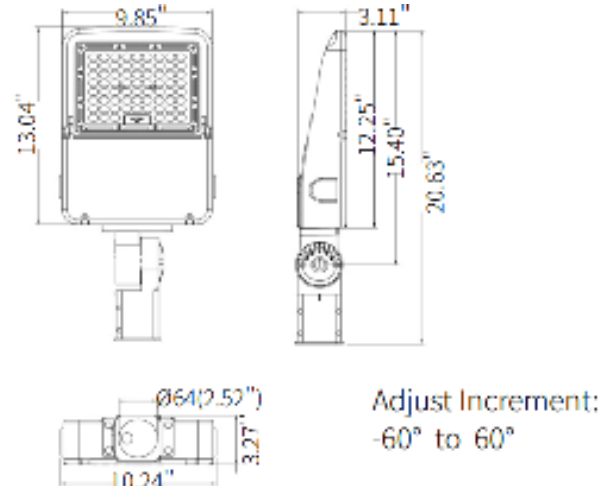

Dimensions

ELF-30W drawing with U-Bracket

ELF-30W drawing with Knuckle Mount

ELF-50W drawing with U-Bracket

ELF-50W drawing with Knuckle mount

ELF-70W and 100W and 150W drawing with U-Bracket

ELF-70W and 100W and 150W drawing with Slipfitter