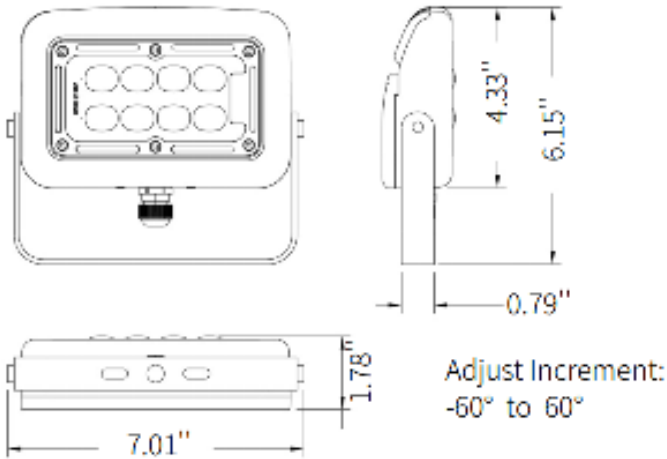

Dimensions

ELF-30W drawing with U-Bracket

ELF-30W drawing with Knuckle Mount

ELF-50W drawing with U-Bracket

ELF-50W drawing with Knuckle mount

ELF-70W and 100W and 150W drawing with U-Bracket

ELF-70W and 100W and 150W drawing with Slipfitter