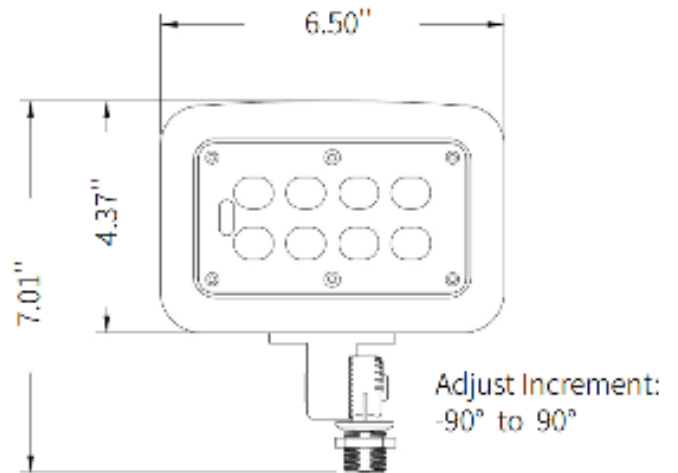

Dimensions

ELF-30W drawing with U-Bracket

ELF-30W drawing with Knuckle Mount

ELF-50W drawing with U-Bracket

ELF-50W drawing with Knuckle mount

ELF-70W and 100W and 150W drawing with U-Bracket

ELF-70W and 100W and 150W drawing with Slipfitter