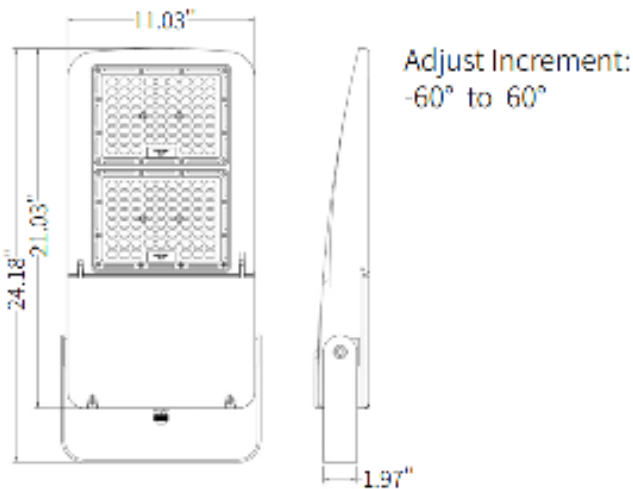

ELF-240W and 300W drawing with U-Bracket