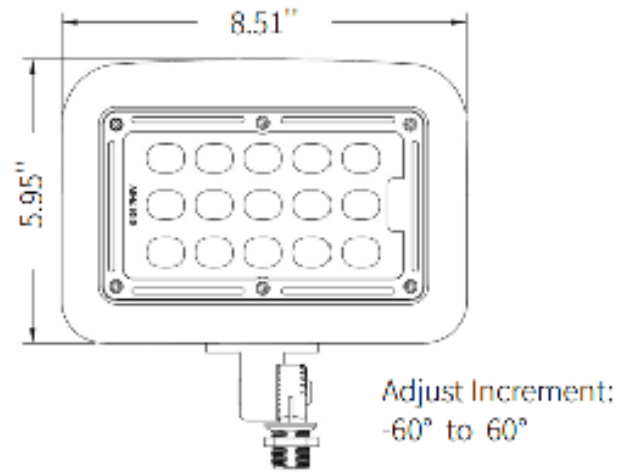

Dimensions

ELF-30W drawing with U-Bracket

ELF-30W drawing with Knuckle Mount

ELF-50W drawing with U-Bracket

ELF-50W drawing with Knuckle mount

ELF-70W and 100W and 150W drawing with U-Bracket

ELF-70W and 100W and 150W drawing with Slipfitter