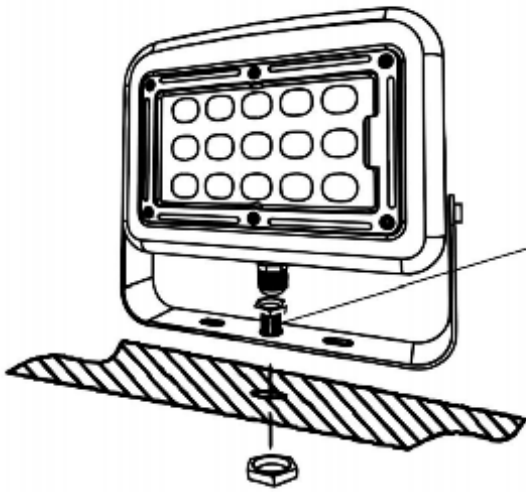

U-Bracket Pole Drilling Detail

	A(mm)	B(mm)	C(mm)	D(mm)
30W	Ø10.5	9	16	50
50W	Ø10.5	9	16	90
70W-300W	Ø12	10.5	25	90

EPA Chart

Angle	ELF-30-XX (KN)	ELF-50-XX (KN)	ELF-70-XX (KN)	ELF-100-XX (KN)	ELF-150-XX (KN)	ELF-240-XX (KN)	ELF-300-XX (KN)
0°	0.093 ft²	0.158 ft²	0.246 ft²	0.246 ft²	0.246 ft²	0.273 ft²	0.273 ft²
10°	0.105 ft²	0.177 ft²	0.275 ft²	0.275 ft²	0.275 ft²	0.389 ft²	0.389 ft²
20°	0.122 ft²	0.208 ft²	0.397 ft²	0.397 ft²	0.397 ft²	0.71 ft²	0.71 ft²
30°	0.143 ft²	0.241 ft²	0.562 ft²	0.562 ft²	0.562 ft²	1.01 ft²	1.01 ft²
40°	0.166 ft²	0.295 ft²	0.71 ft²	0.71 ft²	0.71 ft²	1.279 ft²	1.279 ft²
50°	0.19 ft²	0.341 ft²	0.84 ft²	0.84 ft²	0.84 ft²	1.51 ft²	1.51 ft²
60°	0.212 ft²	0.379 ft²	0.944 ft²	0.944 ft²	0.944 ft²	1.701 ft²	1.701 ft²
70°	0.225 ft²	0.415 ft²	1.019 ft²	1.019 ft²	1.019 ft²	1.836 ft²	1.836 ft²
80°	0.233 ft²	0.419 ft²	1.066 ft²	1.066 ft²	1.066 ft²	1.92 ft²	1.92 ft²
90°	0.235 ft²	0.426 ft²	1.079 ft²	1.079 ft²	1.079 ft²	1.945 ft²	1.945 ft²