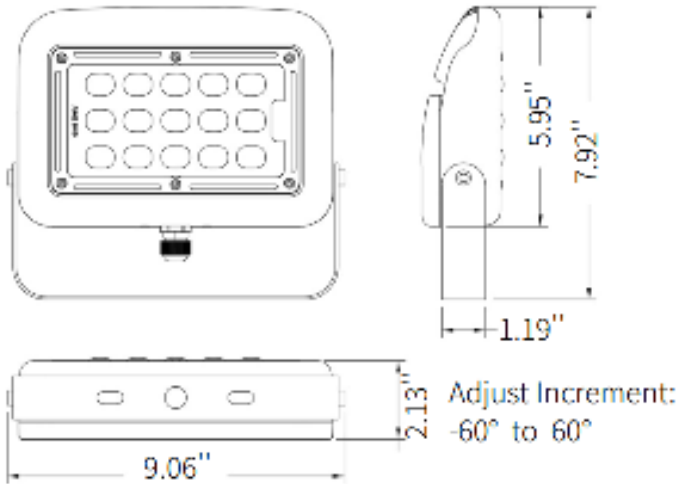

Dimensions

ELF-30W drawing with U-Bracket

ELF-30W drawing with Knuckle Mount

ELF-50W drawing with U-Bracket

ELF-50W drawing with Knuckle mount

ELF-70W and 100W and 150W drawing with U-Bracket

ELF-70W and 100W and 150W drawing with Slipfitter

ELF-240W and 300W drawing with U-Bracket

ELF-240W and 300W drawing with Slipfitter

Electrical Accessories

JL-403C

Fix Mount Button Photocell

The JL-403C is an electronic photocell that fits in a standard outlet box, post lamp or light fixture.