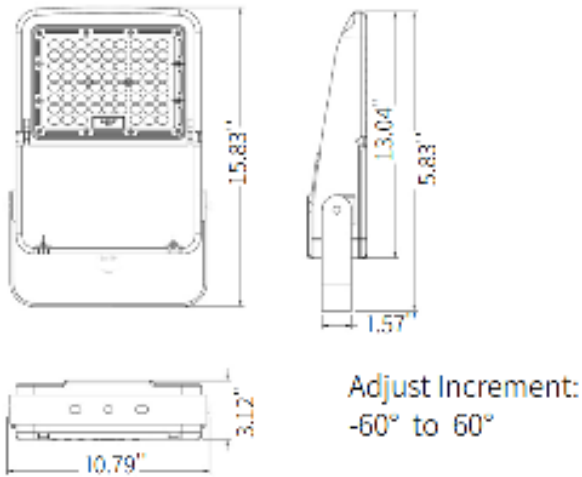

Dimensions

ELF-30W drawing with U-Bracket

ELF-30W drawing with Knuckle Mount

ELF-50W drawing with U-Bracket

ELF-50W drawing with Knuckle mount

ELF-70W and 100W and 150W drawing with U-Bracket

ELF-70W and 100W and 150W drawing with Slipfitter