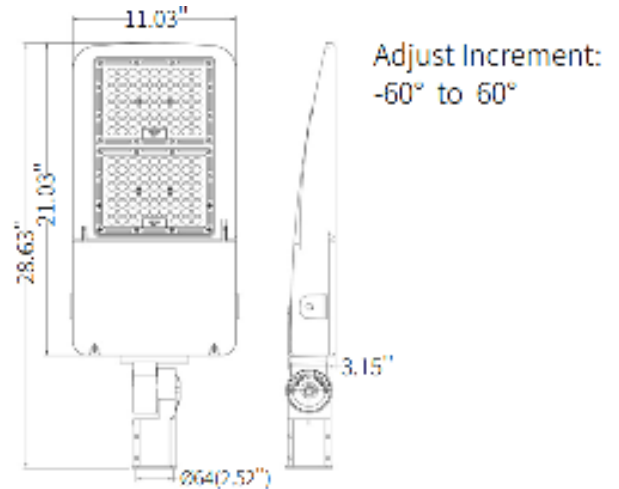

ELF-240W and 300W drawing with Slipfitter