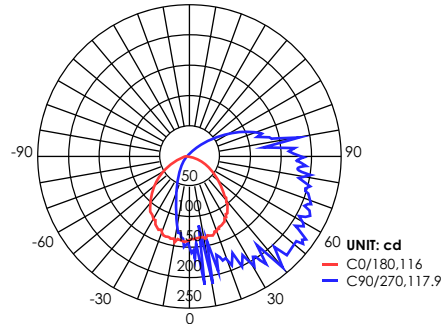

Lumen Intensity Graph:

E4WPA75120D-83050

AVERAGE BEAM ANGLE (50%) : 116.6 DEG

3 ft	00 fc MAX	Iso-fc Avg: 00 fc	Diameter: 11.5 ft.
6 ft	00 fc MAX	Iso-fc Avg: 00 fc	Diameter: 23 ft.
10 ft	00 fc MAX	Iso-fc Avg: 00 fc	Diameter: 34 ft.
13 ft	00 fc MAX	Iso-fc Avg: 00 fc	Diameter: 46 ft.
16 ft	00 fc MAX	Iso-fc Avg: 00 fc	Diameter: 57 ft.
20 ft	00 fc MAX	Iso-fc Avg: 00 fc	Diameter: 69 ft.