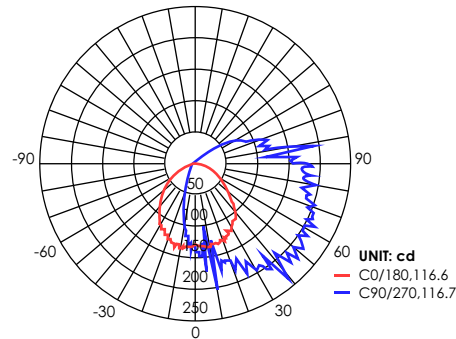

PHOTOMETRIC DATA

Model: E4WPA4575D-83050
 Test Report: E4WPA4575D-83050.ies
 CCT: 5000
 Lamp Type: LED
 Lumens: 10400 LM
 Input Watts: 75W
 Efficacy: 135 LM/W

Lumen Intensity Graph:

E4WPA4575D-83050

AVERAGE BEAM ANGLE (50%) : 117 DEG