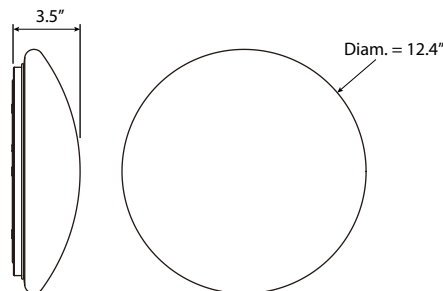

Dimensions