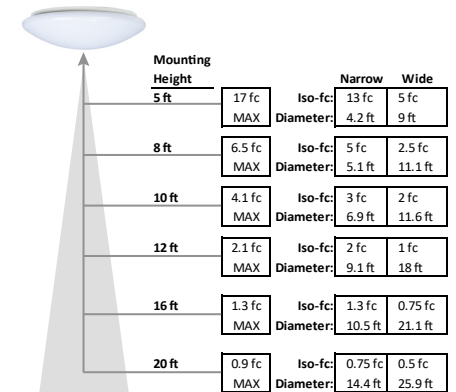

Isofootcandle Sampling