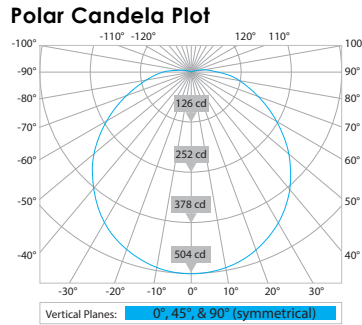

STOCK ORDERING INFORMATION

13-inch Profile

Catalog Logic	Order #	Lumens	Wattage	LPW	Color Temperature	CRI	Voltage	Dimming	DLC	Pallet Qty
E4FMR1522D-93050	40045	1100, 1300, 1600 LM	15W, 18W, 22W Select	72.7	3000K, 4000K, 5000K Select	95	120	Triac dimmable	Energy Star	162

PHOTOMETRIC DATA

Cat Logic: E4FMR1522D-93050*
Test Report: E4FMR1522D-93050(3000K).ies
CCT: set at 3000K
Lamp Type: LED
Lumens: 1766 LM
Input Watts: 21.7 W (set at 22W)
Efficacy: 81 LM/W
Spacing Criteria: [0° : 1.30] [90° : 1.30]