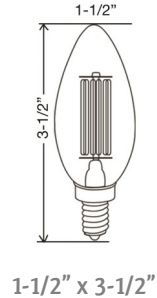

**DIMENSIONS:**

**E12-FLA-5W-27K-D**  
**E12-FLA-5W-40K-D**

**LED Candelabra**

Westgate's dimmable LED lamp technology provides a soft, even illumination without hot spots or LED imaging. Our compact size and excellent thermal management make Westgate LED lamps the choice of professionals.

**ELECTRICAL SPECIFICATIONS:**

- Voltage: 110 - 130 V
- Wattage: 5watts
- Energy-efficiency label (EEL): A++
- Emits no UV/IR light

**LIGHTING SPECIFICATIONS:**

- Dimmable: Yes 10 - 100%
- Lumens: 400-600 lm
- CRI: >80
- Lifespan: 25,000 Hours
- Color: 2700K (Warm white) and 4000K (Natural white)
- Beam Angle: 360°
- Base: E12 Candelabra