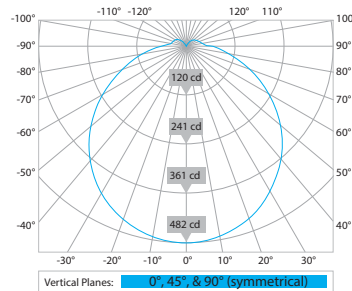

STOCK ORDERING INFORMATION

Suitable for Dry and Damp Location installation

Catalog Logic	Order #	Lumens	Wattage	LPW	Color Temperature	CRI	Voltage	Dimming	Certifications	Pallet Qty
E3FMB1522T-93050	40050	1540LM, 1260LM, 1000LM	22W, 18W, 15W Select	70	3000K, 4000K, 5000K Select	92.7	120	Triac dimmable	ETL, Energy Star, JA8	84

Suitable for Wet Location installation

Catalog Logic	Order #	Lumens	Wattage	LPW	Color Temperature	CRI	Voltage	Dimming	DLC	Pallet Qty
E3FMB1522TW-93050	40051	1540LM, 1260LM, 1000LM	22W, 18W, 15W Select	70	3000K, 4000K, 5000K Select	92.7	120	Triac dimmable	ETL, Energy Star, JA8	84

PHOTOMETRIC DATA

Cat Logic: E3FMB1522T-93050*
Applicable: E3FMB1522TW-93050
Models:
Test Report: E3FMB1522T-93050(22W,3000K).ies
CCT: set at 3000K
Lamp Type: LED
Lumens: 1742.2 LM
Input Watts: 21.5 W (set at 22W)
Efficacy: 81 LM/W
Spacing Criteria: [0° : 1.30] [90° : 1.28]

Polar Candela Plot