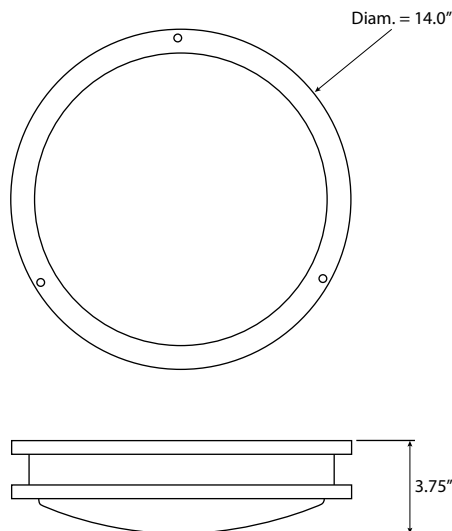

Dimensions

E3FMB1522T-93050
E3FMB1522TW-93050