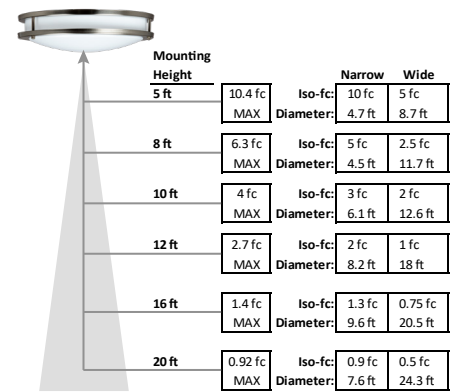

Isofootcandle Sampling