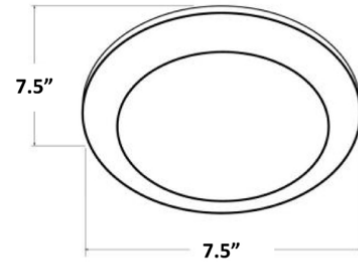

DIMENSIONS:

2" H x 7.5" W x 7.5" D

DLS6-30K-BR

LED DISC DOWNLIGHT (BRONZE)

Fits most J-boxes & 5"/6" recessed housings, universal surface mount,. New direct A/C technology does not require an LED driver which contributes to longer life and generates less heat. Works with most dimmers. Lasts up to 30 years. Rated for Damp Location and Energy Star.

ELECTRICAL SPECIFICATIONS:

- Voltage: 120V AC
- Wattage: 15W
- CRI: 90
- Power Factor: 90%
- Maximum ambient temperature: 104°F

LIGHTING SPECIFICATIONS:

- Fully dimmable
- Lumens: 1000LM
- Beam Angle: 120°
- LED: Epistar—35,000 design life
- Lens: Translucent acrylic
- Color Temperature: 3000K