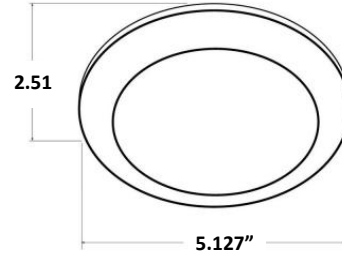

DIMENSIONS:

H 5" x W 5" x D 2"

DLS4-27K DLS4-30K
DLS4-41K DLS4-50K

LED Disc Downlight 4"

Universal surface mount
Fits most J-boxes & 5"/6" recessed housings
New direct A/C technology does not require an LED driver, contributes to longer life and generates less heat.
Rated for wet location.
Saves up to \$452.22
Last up to 30 years

ELECTRICAL SPECIFICATIONS:

- Working voltage: 120V AC
- Watts: 9W
- CRI: 90
- Power factor: 90% +

LIGHTING SPECIFICATIONS:

- Fully dimmable
- Lumens: 600
- Beam angle: 120°
- LED: Epistar —35,000 hour design life
- Lens: Translucent acrylic
- Color temperature: 2700K and 3000K (Warm white), 4100K (natural white), 5000K Daylight

CERTIFICATIONS: UL listed, Energy Star-rated

Recessed Mounting

Surface Mounting

MODEL	DIAMETER	WATTS	VOLTAGE	LUMENS	COLOR TEMP
DLS4-27K	4"	9W	120V AC	550~600	WW 2700K
DLS4-30K	4"	9W	120V AC	550~600	WW 3000K
DLS4-41K	4"	9W	120V AC	550~600	NW 4100K
DLS4-50K	4"	9W	120V AC	550~600	DL 5000K