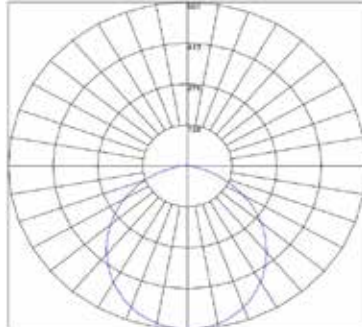

DFDSL8-18-CS-BT

Settings: 18W at 3500K