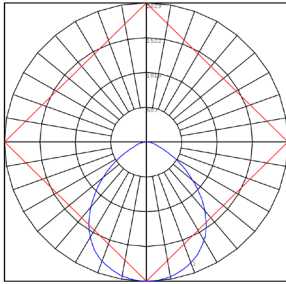

Photometrics: CRLE10-20-32W-MCTP-WH

BUG Rating: B1-U1-G0