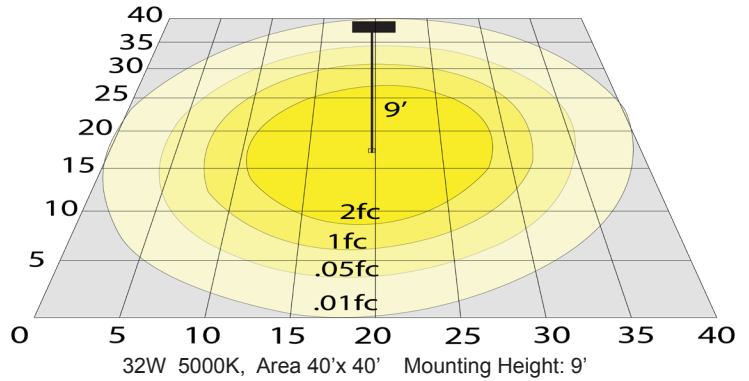

## Other Models:

• 12W | 1200LM | CRLE4-5-12W-MCTP-WH • 18W | 1800LM | CRLE6-7-18W-MCTP-WH • 22W | 2200LM | CRLE8-10-22W-MCTP-WH

**Photometrics:** CRLE10-20-32W-MCTP-WH

BUG Rating: B1-U1-G0

**Other Views:**

Side View

Front View

Back View

**Performance Table:** CRLE10-20-32W-MCTP-WH

MODEL NO.	Wattage	Voltage	Lumens	Color Temp.	BUG Rating	LPW
CRLE10-20-32W-MCTP-WH	20W 25W 32W	120-277V	2000LM 2500LM 3200LM	3000K 4000K 5000K	B1-U1-G0	100