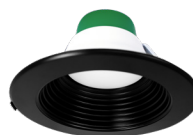

CRLE10-TRM-BK