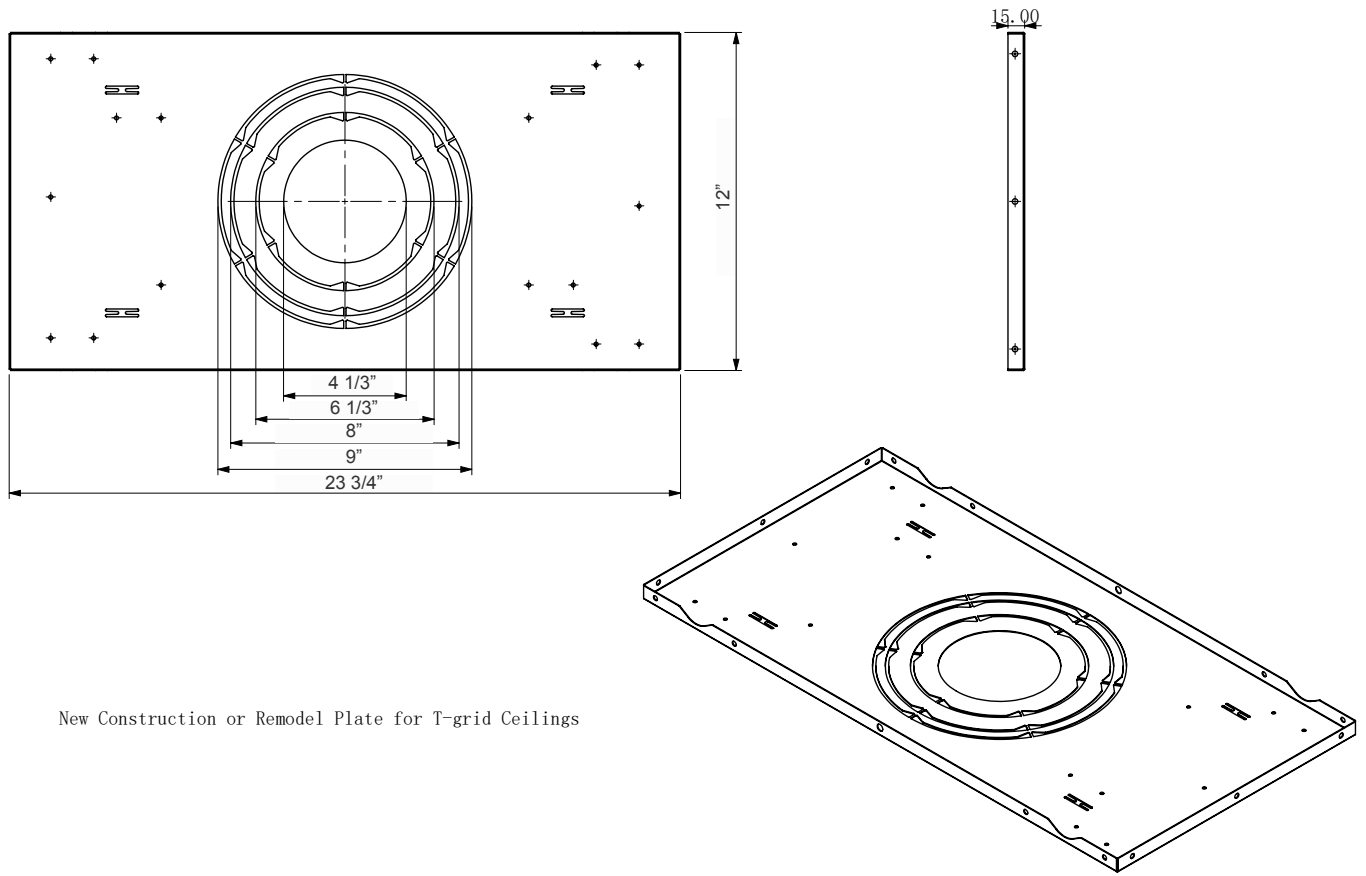

CRLE-RI-TBAR-UNV:

New Construction or Remodel Plate for T-grid Ceilings