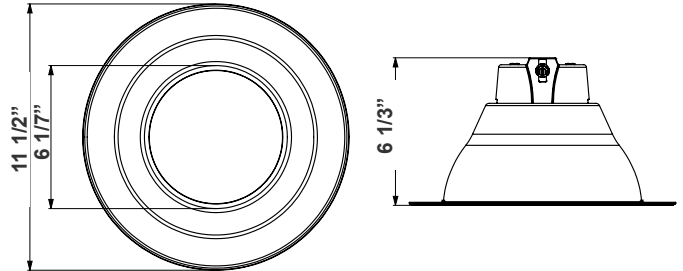

Note: \_\_\_\_\_

Type: \_\_\_\_\_

11 1/2"(W) x 6 1/3"(H)

LED DOWNLIGHTS (SMOOTH TRIM) - 10" ROUND Ideal for New As Well As Old Residential And Commercial Constructions.