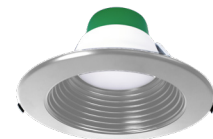

## Features

- 10" Smooth Recessed Trim
- Multi CCT (Selectable Switch on the Back of the driver)
- Isolated Driver for Improved Thermal Management
- 5-Year Warranty
- Spun Aluminum with White Powder Coat Finish

**Factory Installed-Option:**

Blank = No Option For Accessories  
 OPT-EM-CRLE = EMERGENCY BACK UP BATTERY

**ACCESSORIES:**

CRLE-RI-TBAR-UNV

CRLE10-TRM-BK

CRLE10-TRM-BN

**FACTORY INSTALLED OPTION:**

OPT-EM-CRLE