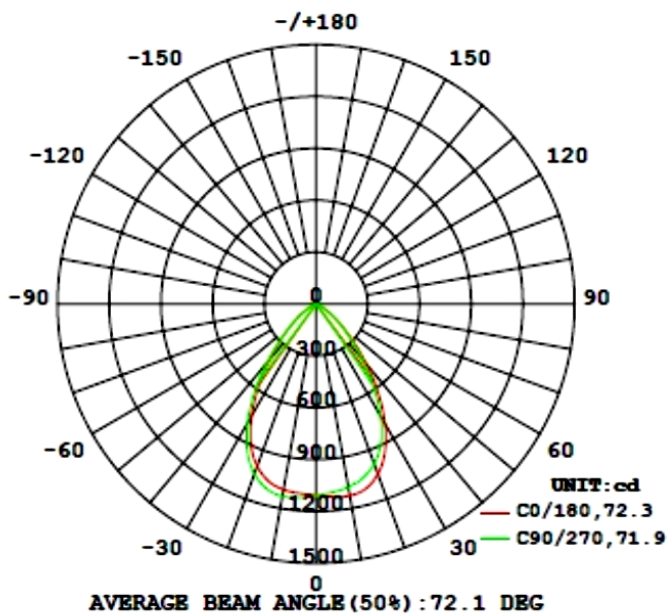

JOB NAME: _____

DATE: _____

TYPE: _____

CRLC6-20W-30K-D CRLC6-20W-30K-D-WH
CRLC6-20W-40K-D CRLC6-20W-40K-D-WH
CRLC6-20W-50K-D CRLC6-20W-50K-D-WH

6" LED COMMERCIAL RECESSED LIGHT

PHOTOMETRY CHART:

MODEL	WATTS	VOLTAGE	LUMENS	COLOR TEMP	FINISH
CRLC6-20W-30K-D	20W	120~277VAC	1600LM	3000K	HAZE
CRLC6-20W-40K-D	20W	120~277VAC	1640LM	4000K	HAZE
CRLC6-20W-50K-D	20W	120~277VAC	17200LM	5000K	HAZE
CRLC6-20W-30K-D-WH	20W	120~277VAC	1600LM	3000K	WHITE
CRLC6-20W-40K-D-WH	20W	120~277VAC	1640LM	4000K	WHITE
CRLC6-20W-50K-D-WH	20W	120~277VAC	17200LM	5000K	WHITE