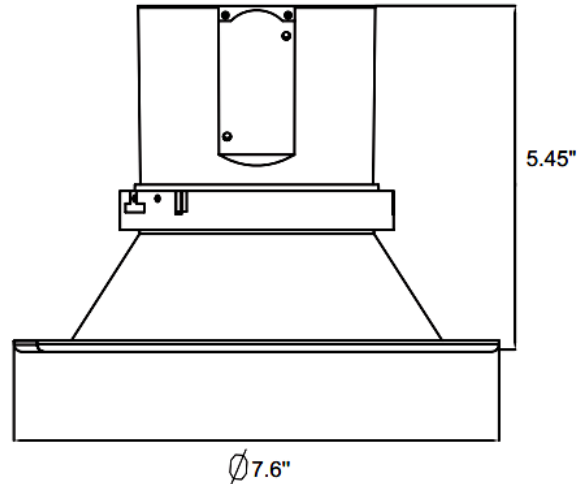

JOB NAME: _____

DATE: _____

TYPE: _____

DIMENSIONS:

- CRLC6-20W-30K-D CRLC6-20W-30K-D-WH
- CRLC6-20W-40K-D CRLC6-20W-40K-D-WH
- CRLC6-20W-50K-D CRLC6-20W-50K-D-WH

6" LED COMMERCIAL RECESSED LIGHT

Ideal for hotel, offices, retail outlets, restaurant, parking garages, conference room, education facilities and more.

ELECTRICAL SPECIFICATIONS:

- Voltage: 120-277VAC 50/60Hz
- Wattage: 20W
- Power factor: >0.90
- Efficacy: 80~86LM/W

HOUSING SPECIFICATIONS:

- 6" Haze & White Finish TRIM
- Mounting Options: Recessed
- Temperature Rating: Designed to operate in temperatures 113°F
- No IC-Rated
- Lifespan: 50,000 hrs.
- Suitable for Damp Locations