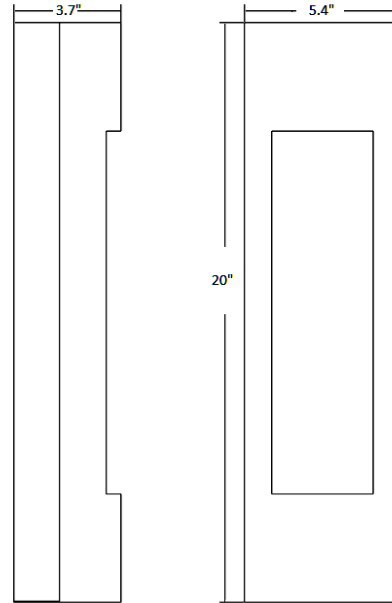

CRE-HL-20-10-30K-BR **CRE-HL-20-10-30K-SIL**
CRE-HL-20-10-40K-BR **CRE-HL-20-10-40K-SIL**
CRE-HL-20-10-50K-BR **CRE-HL-20-10-50K-SIL**

CREST BY WESTGATE LED WALL SCONCES

Ideal for general site lighting, residential houses, doorway.

ELECTRICAL SPECIFICATIONS:

- Voltage: 100~277ACV
- Wattage: 20W(5W X 4)
- Power Factor: 0.95
- Efficacy: 90LM/W

HOUSING SPECIFICATIONS:

- Patent-Pending design with separate light engine (base) and interchangeable designer trims expand the series to multiple color temperatures and models.
- Series can be stocked as separate engines and trims to offer a versatile collection at the store level
- Die-cast Aluminum weatherproof housing, steel backplate, Aluminum Trim (Dark Bronze or Silver)
- Operating temperature: -40°F to 107°F
- Lifespan: 50,000 hr.
- IP Rating: IP65, Suitable for wet locations

CERTIFICATIONS:

DIMENSIONS:

20"(L) x 5.4"(W) x 3.7"(D)

| MODEL | WATTS | VOLTAGE | LUMENS | COLOR TEMP |
|----------------------|-------------|------------|--------|------------|
| CRE-HL-20-10-30K-BR | 20W(5W X 4) | 100~277ACV | 1800LM | 3000K |
| CRE-HL-20-10-40K-BR | 20W(5W X 4) | 100~277ACV | 1800LM | 4000K |
| CRE-HL-20-10-50K-BR | 20W(5W X 4) | 100~277ACV | 1800LM | 5000k |
| CRE-HL-20-10-30K-SIL | 20W(5W X 4) | 100~277ACV | 1800LM | 3000K |
| CRE-HL-20-10-40K-SIL | 20W(5W X 4) | 100~277ACV | 1800LM | 4000K |
| CRE-HL-20-10-50K-SIL | 20W(5W X 4) | 100~277ACV | 1800LM | 5000k |