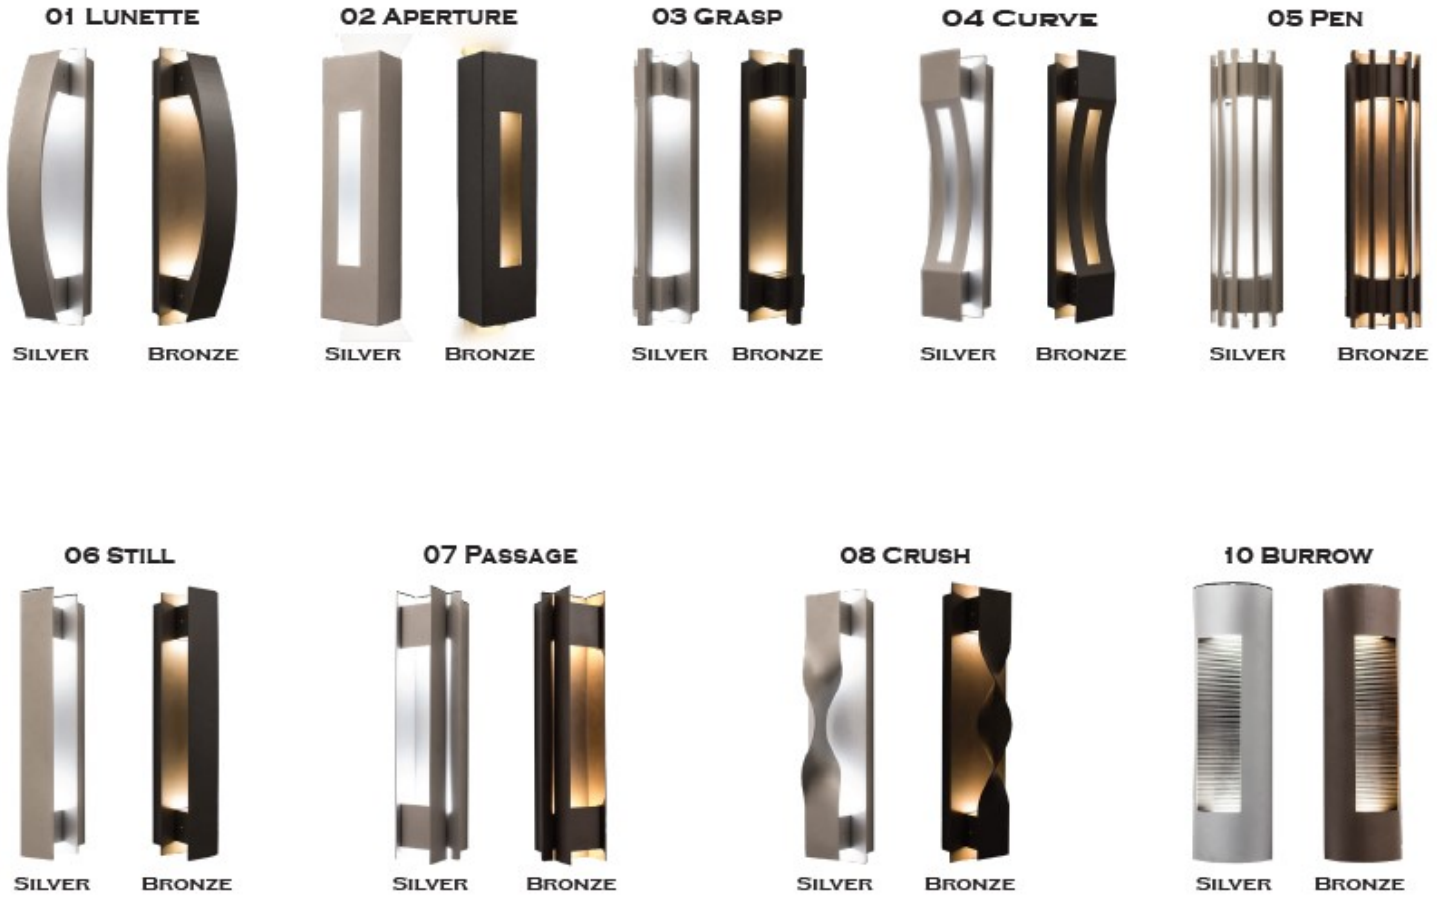

CREST BY WESTGATE LED WALL SCONCES

OPTIONAL TRIMS:

ALL MODELS PROVIDE UP/DOWN LIGHT

CATALOG NO.	TRIM		COLOR TEMPERATURE		FINISH	
	CODE	DESCRIPTION	CODE	DESCRIPTION	CODE	DESCRIPTION
CRE 10W (900LM)	01	Lunette	30K	3000K	BR	Bronze
CRE-HL20 20W (1800LM)	02	Aperture	40K	4000K	SIL	Silver
	03	Grasp	50K	5000K		
	04	Curve				
	05	Pen				
	06	Still				
	07	Passage				
	08	Crush				
	10	Burrow				

Sample Ordering: **CRE-03-30K-BR**
Cat. No. | Trim | Color Temp. | Finish

Light Engines and Trims
Can be purchased & stocked separately to readily offer all combinations of color temperatures, outputs, finishes, & trims

Rev. 2019-01-17