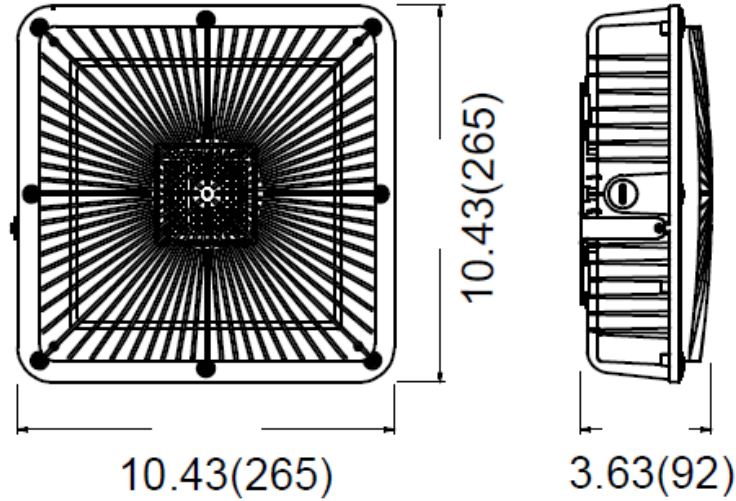

LED 40W Canopy Light

Special Order:

- 4,000K
- Clear Lens

CONSTRUCTION:

Heavy die-cast aluminum housing with polyester powder-coated finish

OPTICAL SYSTEM:

Seoul 2835 LED chips. Frosted lens. 120° beam angle.

| | | | |
|---------------|----------------|--------------------------|----------------|
| Series | Wattage | Color Temperature | Voltage |
| CP | 40W | 5000K | LV = 120-277V |

MEASUREMENTS

| MODEL | QUANTITY | WEIGHT |
|----------|----------|----------|
| CP01A-40 | 1 | 6.17 lbs |