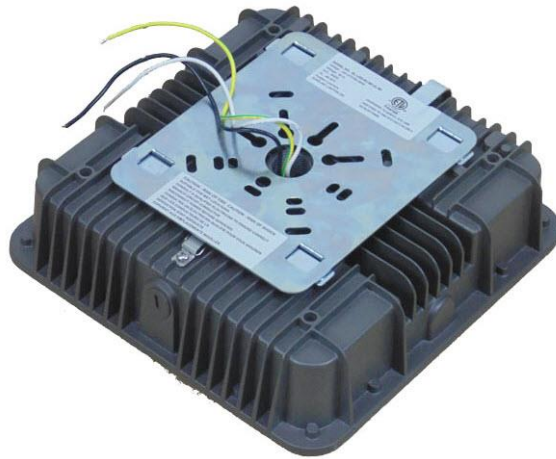

LED 40W Canopy Light

Special Order:

- 4,000K
- Clear Lens

CONSTRUCTION:

Heavy die-cast aluminum housing with polyester powder-coated finish

OPTICAL SYSTEM:

Seoul 2835 LED chips. Frosted lens. 120° beam angle.

WARRANTY:

5-year limited warranty. Actual performance may differ as a result of end-user environment and application.

ELECTRICAL:

Available as 120-277V input. -20°C to 50°C, -4°F to 122°F

INSTALLATION & MOUNTING:

Wall Mounting with quick mount back plate for easy installation.

CONTROLS & DIMMING:

0-10V dimming comes standard.

FEATURES

- IP65 rated
- Easy installation and maintenance
- Corrosion and rust proof
- 50,000 hours lifetime

| | | | |
|---------------|----------------|--------------------------|----------------|
| Series | Wattage | Color Temperature | Voltage |
| CP | 40W | 5000K | LV = 120-277V |

MEASUREMENTS

| MODEL | QUANTITY | WEIGHT |
|----------|----------|----------|
| CP01A-40 | 1 | 6.17 lbs |