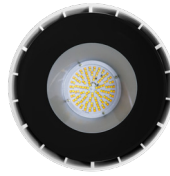

9" Cylinder, Pendant & Ceiling Cylinder Light, Aluminum Cylinder, Clear Glass Lens

Features

- Multi CCT: Selectable Multi-CCT & Power Switches on the back of the fixture
- 5-Year Warranty
- Aluminum Base and Glass Lens

Applications:

- 9" Cylinder, Pendant & Ceiling Cylinder Light, Aluminum Cylinder, Clear Glass Lens

Other Models:

- 15W | 1125LM | CMC4-MCTP-DD-WH
- 35W | 2625LM | CMC6-MCTP-D-WH
- 15W | 1125LM | CMC4-MCTP-DD-BK
- 35W | 2625LM | CMC6-MCTP-D-BK

Other Views:

BLACK/BLACK:

Side View

Lens View

Back View

BLACK/WHITE:

Side View

Lens View

Back View

WHITE/WHITE:

Side View

Lens View

Back View

WHITE/BLACK:

Side View

Lens View