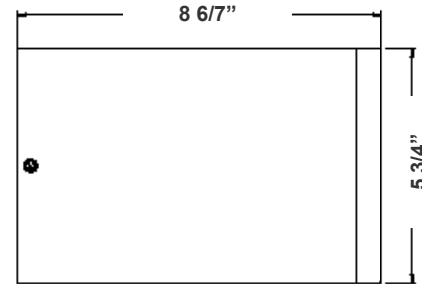

CMC SERIES COMMERCIAL INDOOR LIGHTING

CMC9-MCTP-D-WH
CMC9-MCTP-D-BK

MCTP Multi Color Temperature & Multi Power/Wattage (Selectable)

Customer Name: _____

Project Name: _____

Note: _____

Type: _____

8 6/7"(W) X 5 3/4" (H)