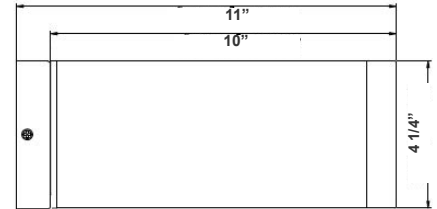

Project Name: _____

Note: _____

Type: _____

4" Cylinder, Pendant & Ceiling Cylinder Light, Aluminum Cylinder, White Aluminum Housing, Clear Glass Lens

11" (L) X 4 1/4" (D)

Features

- Multi CCT: Selectable Multi-CCT & Power Switches on the back of the fixture (Dual Function)
- Triac Dimmable at 120V & 0-10V Dimming at 120-277V
- 7-Year Warranty
- Aluminum Base and Glass Lens