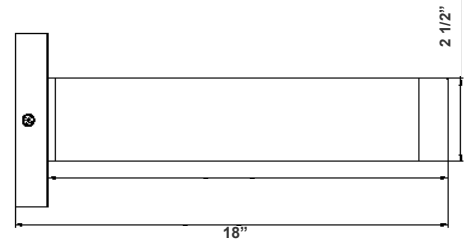

CMC SERIES COMMERCIAL INDOOR LIGHTING

CMC2XL-MCT-DD-WH
CMC2XL-MCT-DD-BK

MCT Multi Color Temperature (Selectable)

Customer Name: _____

Project Name: _____

Note: _____ Type: _____

18"(L) X 2" (D)

2" Cylinder, Pendant & Ceiling Cylinder Light, Aluminum Cylinder, White Aluminum Housing, Clear Glass Lens