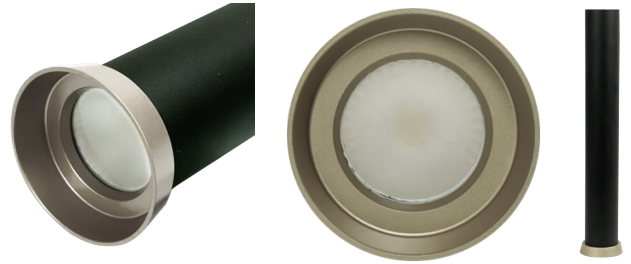

Applications:

- 2" Cylinder, Pendant & Ceiling Cylinder Light, Aluminum Cylinder, White Aluminum Housing, Clear Glass Lens

Other Models:

- 6W | 450LM | CMC2-MCT-DT-WH
- 9W | 675LM | CMC3-MCTP-DD-WH
- 15W | 1125LM | CMC4-MCTP-DD-WH
- 75W | 2625LM | CMC6-MCTP-DD-WH
- 6W | 450LM | CMC2-MCT-DT-BK
- 9W | 675LM | CMC3-MCTP-DD-BK
- 15W | 1125LM | CMC4-MCTP-DD-BK
- 75W | 2625LM | CMC6-MCTP-DD-BK

CMC2-TRM-BN

CMC2-HCDK-BK

CMC2-HCDK-AG

CMC-CS-8FT-BK

CMC-CS-8FT-WH

Accessories:

CMC2-TRMWM-AG

CMC2-TRMWM-BN