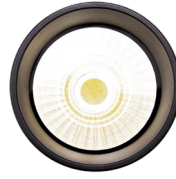

CMC SERIES COMMERCIAL INDOOR LIGHTING

CMC2XL-MCT-DD-WH
CMC2XL-MCT-DD-BK

MCT Multi Color Temperature (Selectable)

Customer Name: _____

Project Name: _____

Note: _____ Type: _____

18"(L) X 2" (D)

2" Cylinder, Pendant & Ceiling Cylinder Light, Aluminum Cylinder, White Aluminum Housing, Clear Glass Lens

Lighting:

- Multi CCT: Selectable Multi-CCT Switches Located The Back Of The Fixture
- Dimming: (Dual Function) Triac Dimmable at 120V & 0-10V Dimming at 120-277V
- Total Lumens: 1650LM Max.
- Color Temperatures: 3000K/4000K/5000K
- Color Rendering Index: CRI ≥ 80
- Beam Angle: 120°
- Rated Life: 70,000 hrs

Applications:

- 2" Cylinder, Pendant & Ceiling Cylinder Light, Aluminum Cylinder, White Aluminum Housing, Clear Glass Lens

Other Models:

- 6W | 450LM | CMC2-MCT-DT-WH
- 9W | 675LM | CMC3-MCTP-DD-WH
- 15W | 1125LM | CMC4-MCTP-DD-WH
- 75W | 2625LM | CMC6-MCTP-DD-WH
- 6W | 450LM | CMC2-MCT-DT-BK
- 9W | 675LM | CMC3-MCTP-DD-BK
- 15W | 1125LM | CMC4-MCTP-DD-BK
- 75W | 2625LM | CMC6-MCTP-DD-BK

Other Views:

BLACK:

Side View

Lens View

Back View

WHITE:

Side View

Lens View