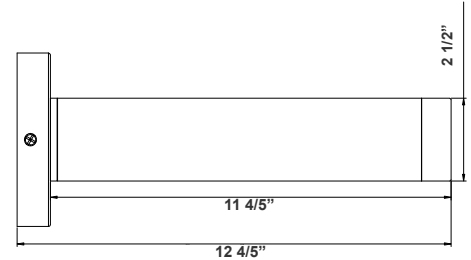

CMC SERIES COMMERCIAL INDOOR LIGHTING

CMC2L-MCT-DT-WH
CMC2L-MCT-DT-BK

Customer Name: _____
Project Name: _____
Note: _____ | Type: _____

2" Cylinder, Pendant & Ceiling Cylinder Light, Aluminum Cylinder, White Aluminum Housing, Polycarbonate (PC) Lens

12 4/5"(L) X 2" (D)

Features

- Aluminum Base and Polycarbonate (PC) Lens
- Dimming: Dimmable Down to 10% Using a Standard TRIAC LED Dimmer TRIAC logo
- 7-Year Warranty
- Multi CCT: Selectable Multi-CCT & Power Switches Located the back of the fixture

Technical Specifications

Electrical:

- Voltage: 120V, 60Hz
- Power Factor: >0.90
- THD: <20%
- Wattage: 6W
- Efficacy: 75 LPW

Mechanical:

- Aluminum Housing & PC lens
- Ambient Operating Temperature: -13°F to 113°F
- Rated life: 70,000 hrs
- IP Rating: IP40 suitable for damp locations

Lighting:

- Dimming: Dimmable Down to 10% Using a Standard TRIAC LED Dimmer TRIAC logo
- Total Lumens: 450LM Max.
- Color Temperatures: MCT 3000K/4000K/5000K CCT Switchable
- Color Rendering Index: CRI ≥ 80
- Beam Angle: 120°

Applications:

- 2" Cylinder, Pendant & Ceiling Cylinder Light, Aluminum Cylinder, White Aluminum Housing, Polycarbonate (PC) Lens

Other Models:

- 6W | 450LM | CMC2-MCT-DT-WH
- 9W | 675LM | CMC3-MCTP-DD-WH
- 15W | 1125LM | CMC4-MCTP-DD-WH
- 75W | 2625LM | CMC6-MCTP-DD-WH
- 6W | 450LM | CMC2-MCT-DT-BK
- 9W | 675LM | CMC3-MCTP-DD-BK
- 15W | 1125LM | CMC4-MCTP-DD-BK
- 75W | 2625LM | CMC6-MCTP-DD-BK