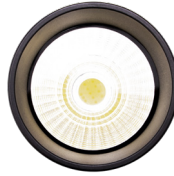

CMC SERIES COMMERCIAL INDOOR LIGHTING

CMC2L-MCT-DT-WH
CMC2L-MCT-DT-BK

Customer Name: _____
Project Name: _____
Note: _____ | Type: _____

2" Cylinder, Pendant & Ceiling Cylinder Light, Aluminum Cylinder, White Aluminum Housing, Polycarbonate (PC) Lens

12 4/5"(L) X 2" (D)

Features

- Aluminum Base and Polycarbonate (PC) Lens
- Dimming: Dimmable Down to 10% Using a Standard TRIAC LED Dimmer TRIAC logo
- 7-Year Warranty
- Multi CCT: Selectable Multi-CCT & Power Switches Located the back of the fixture

Applications:

- 2" Cylinder, Pendant & Ceiling Cylinder Light, Aluminum Cylinder, White Aluminum Housing, Polycarbonate (PC) Lens

Other Models:

- 6W | 450LM | CMC2-MCT-DT-WH
- 9W | 675LM | CMC3-MCTP-DD-WH
- 15W | 1125LM | CMC4-MCTP-DD-WH
- 75W | 2625LM | CMC6-MCTP-DD-WH
- 6W | 450LM | CMC2-MCT-DT-BK
- 9W | 675LM | CMC3-MCTP-DD-BK
- 15W | 1125LM | CMC4-MCTP-DD-BK
- 75W | 2625LM | CMC6-MCTP-DD-BK

Other Views:

BLACK:

Side View

Lens View

Back View

WHITE:

Side View

Lens View