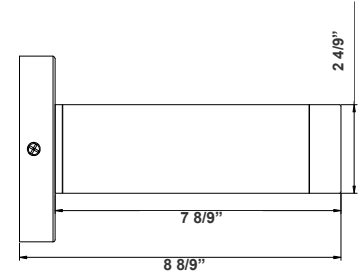

Customer Name: _____
Project Name: _____
Note: _____ Type: _____