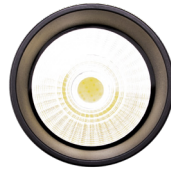

CMC SERIES COMMERCIAL INDOOR LIGHTING

CMC2-MCT-DT-WH
CMC2-MCT-DT-BK

Customer Name: _____
Project Name: _____
Note: _____ Type: _____

2" Cylinder, Pendant & Ceiling Cylinder Light, Aluminum Cylinder, White Aluminum Housing, Polycarbonate (PC) Lens

Lighting:

- Dimming: Dimmable Down to 10% Using a Standard TRIAC LED Dimmer TRIAC logo
- Total Lumens: 450LM
- Color Temperatures: 3000K/ 4000K/ 5000K
- Color Rendering Index: CRI ≥ 80
- Beam Angle: 120°

Applications:

- 2" Cylinder, Pendant & Ceiling Cylinder Light, Aluminum Cylinder, White Aluminum Housing, Polycarbonate (PC) Lens

Other Models:

- 6W | 450LM | CMC2L-MCT-DT-WH • 9W | 675LM | CMC3-MCTP-DD-WH • 15W | 1125LM | CMC4-MCTP-DD-WH • 75W | 2625LM | CMC6-MCTP-DD-WH
- 6W | 450LM | CMC2L-MCT-DT-BK • 9W | 675LM | CMC3-MCTP-DD-BK • 15W | 1125LM | CMC4-MCTP-DD-BK • 75W | 2625LM | CMC6-MCTP-DD-BK

Other Views:

BLACK:

Side View

Lens View

Back View

WHITE:

Side View

Lens View