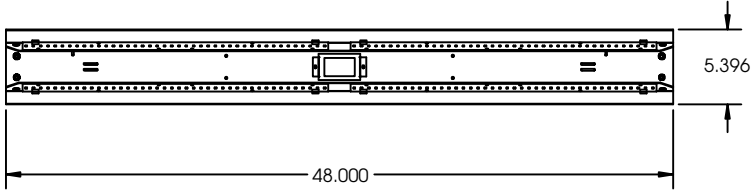

DIMENSIONS

- 2ft - 7.33"W x 37.68"L x 4.13"H
- 4ft - 7.33"W x 51.81"L x 4.13"H
- 8ft - 7.33"W x 98.51"L x 4.13"H

FEATURES & BENEFITS

- An ideal choice for indoor and outdoor applications
- Ease of installation and maintenance
- 2', 4' and 8' lengths available
- Can be surface or stem mounted
- >50,000 hrs of L70 LED life
- CRI>80
- 0-10 Volt dimmable 120-277V
- Power factor 0.99
- 5 year warranty

DRAWINGS & IMAGES

4' Parking Garage Gear Tray

4' Low Bay Gear Tray

8' Parking Garage Gear Tray

8' Low Bay Gear Tray

DRAWINGS & IMAGES

Overall Dimensions (Housing, Lens and Latches)		Nominal Length	Width	Length	Depth
Housing with Frosted Lineal Ribbed Diffusers (RF)		2'	7.33"	27.68"	4.13"
		4'	7.33"	51.81"	4.13"
Housing with Deep Frosted Lens (FR)		4'	7.33"	51.81"	5.63"

Clips & Hangers Accessories

- Replacement white latch (each sold separately)
- **H123**

- Stainless steel latch for each
- **CITLATCHSS**

- Stainless steel mounting bracket
- Mounts fixture at 45° angle from wall or ceiling
- **CITMB2L45DEG**