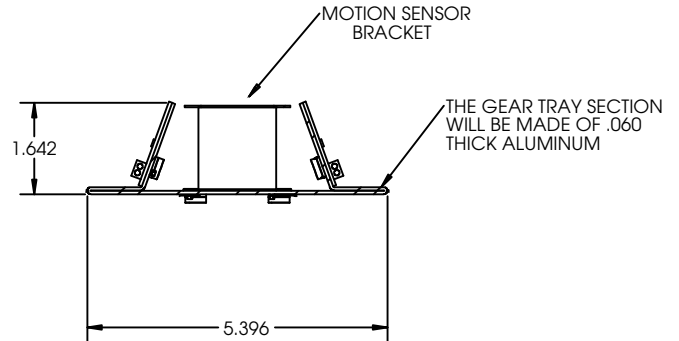

DRAWINGS & IMAGES

4' Parking Garage Gear Tray