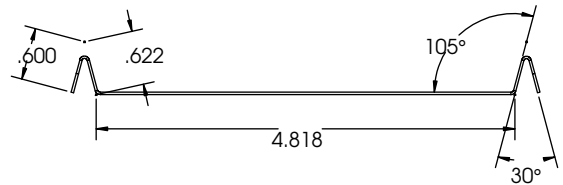

DIMENSIONS

- 2ft - 7.33"W x 37.68"L x 4.13"H
- 4ft - 7.33"W x 51.81"L x 4.13"H
- 8ft - 7.33"W x 98.51"L x 4.13"H

FEATURES & BENEFITS

- An ideal choice for indoor and outdoor applications
- Ease of installation and maintenance
- 2', 4' and 8' lengths available
- Can be surface or stem mounted
- >50,000 hrs of L70 LED life
- CRI>80
- 0-10 Volt dimmable 120-277V
- Power factor 0.99
- 5 year warranty

DRAWINGS & IMAGES

4' Parking Garage Gear Tray

4' Low Bay Gear Tray

8' Parking Garage Gear Tray

8' Low Bay Gear Tray

DRAWINGS & IMAGES

Overall Dimensions (Housing, Lens and Latches)		Nominal Length	Width	Length	Depth
Housing with Frosted Lineal Ribbed Diffusers (RF)		2'	7.33"	27.68"	4.13"
		4'	7.33"	51.81"	4.13"
Housing with Deep Frosted Lens (FR)		4'	7.33"	51.81"	5.63"