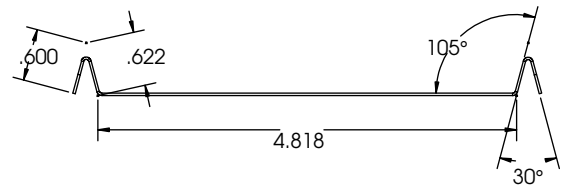

DIMENSIONS

- 2ft - 7.33"W x 37.68"L x 4.13"H
- 4ft - 7.33"W x 51.81"L x 4.13"H
- 8ft - 7.33"W x 98.51"L x 4.13"H

FEATURES & BENEFITS

- An ideal choice for indoor and outdoor applications
- Ease of installation and maintenance
- 2', 4' and 8' lengths available
- Can be surface or stem mounted
- >50,000 hrs of L70 LED life
- CRI>80
- 0-10 Volt dimmable 120-277V
- Power factor 0.99
- 5 year warranty

DRAWINGS & IMAGES

4' Parking Garage Gear Tray

4' Low Bay Gear Tray

8' Parking Garage Gear Tray

8' Low Bay Gear Tray

DRAWINGS & IMAGES

Overall Dimensions (Housing, Lens and Latches)		Nominal Length	Width	Length	Depth
Housing with Frosted Lineal Ribbed Diffusers (RF)		2'	7.33"	27.68"	4.13"
		4'	7.33"	51.81"	4.13"
Housing with Deep Frosted Lens (FR)		4'	7.33"	51.81"	5.63"

Clips & Hangers Accessories

- Replacement white latch (each sold separately)
- **H123**

- Stainless steel latch for each
- **CITLATCHSS**

- Stainless steel mounting bracket
- Mounts fixture at 45° angle from wall or ceiling
- **CITMB2L45DEG**