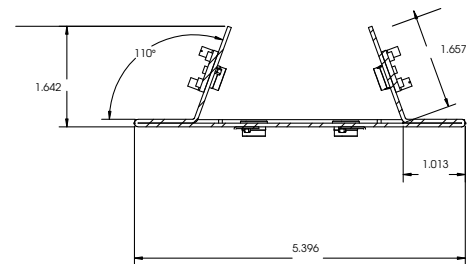

DIMENSIONS

- 2ft - 7.33"W x 37.68"L x 4.13"H
- 4ft - 7.33"W x 51.81"L x 4.13"H
- 8ft - 7.33"W x 98.51"L x 4.13"H

FEATURES & BENEFITS

- An ideal choice for indoor and outdoor applications
- Ease of installation and maintenance
- 2', 4' and 8' lengths available
- Can be surface or stem mounted
- >50,000 hrs of L70 LED life
- CRI>80
- 0-10 Volt dimmable 120-277V
- Power factor 0.99
- 5 year warranty

DRAWINGS & IMAGES

4' Parking Garage Gear Tray

4' Low Bay Gear Tray

8' Parking Garage Gear Tray

8' Low Bay Gear Tray

DRAWINGS & IMAGES

Overall Dimensions (Housing, Lens and Latches)		Nominal Length	Width	Length	Depth
Housing with Frosted Lineal Ribbed Diffusers (RF)		2'	7.33"	27.68"	4.13"
		4'	7.33"	51.81"	4.13"
Housing with Deep Frosted Lens (FR)		4'	7.33"	51.81"	5.63"

Clips & Hangers Accessories

- Replacement white latch (each sold separately)
- **H123**

- Stainless steel latch for each
- **CITLATCHSS**

- Stainless steel mounting bracket
- Mounts fixture at 45° angle from wall or ceiling
- **CITMB2L45DEG**