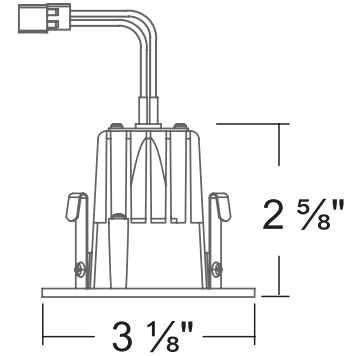

# 2" LED Recessed Trims Compatible with BLED2 Housings

<b>Project:</b>	
<b>Type:</b>	
<b>Catalog #:</b>	

## BLED-2T-BW-SQ-3K

Trim: Square Baffle

Finish: White

## BLED-2T-GRW-SQ-3K

Trim: Adjustable Square Gimbal

Finish: White