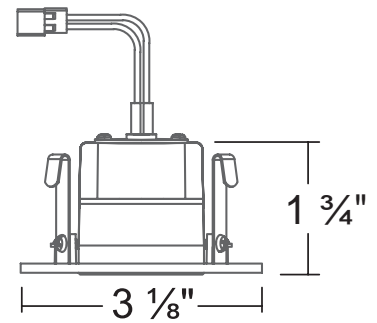

## BLED-2T-GRW-SQ-3K

Trim: Adjustable Square Gimbal

Finish: White