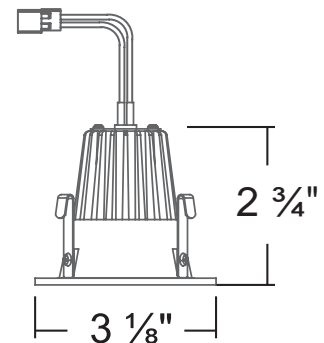

BLED-2T-BW-3K

Trim: Baffle

Finish: White

MODEL	DESCRIPTION	INPUT VOLTAGE	CRI	WATTS	LUMENS	LUMENS/WATT	COLOR TEMP.
BLED-2T-BW-SQ-3K	2" LED Trim / Baffle	120V @ 50Hz / 60Hz	≥90	9	600	75	3000K
BLED-2T-GRW-SQ-3K	2" LED Trim / Square Baffle	120V @ 50Hz / 60Hz	≥90	9	600	75	3000K
BLED-2T-BW-3K	2" LED Trim / Adjustable Square Baffle	120V @ 50Hz / 60Hz	≥90	9	600	75	3000K