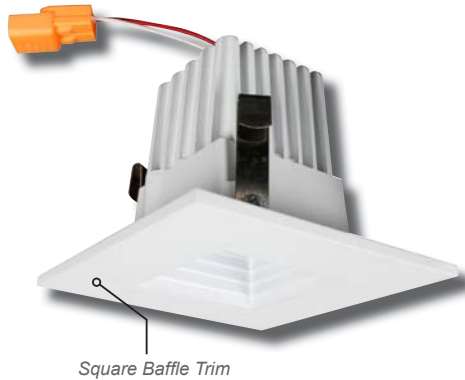

# 2" LED Recessed Trims Compatible with BLED2 Housings

<b>Project:</b>	
<b>Type:</b>	
<b>Catalog #:</b>	

## BLED-2T-BW-SQ-3K

Trim: Square Baffle

Finish: White

## BLED-2T-GRW-SQ-3K

Trim: Adjustable Square Gimbal

Finish: White