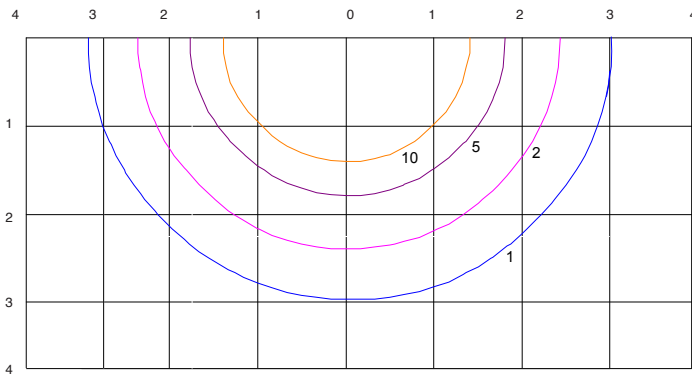

Round

Square

PathMAX™ Slim Bollards

CCT Selectable

ISOFOOTCANDLE:

Each gridline represents one mounting height.
 For mounting heights other than noted multiply FC by the below factor.

$$\text{Factor} = \frac{(\text{Chart's Mtg Height})^2}{(\text{Actual Mtg Height})^2}$$

LEGEND

- 0.5 fc
- 5 fc
- 1 fc
- 10 fc
- 2 fc
- 20 fc

42" SQUARE

36" ROUND TYPE V

42" ROUND TYPE V

36" LOUVER

42" LOUVER