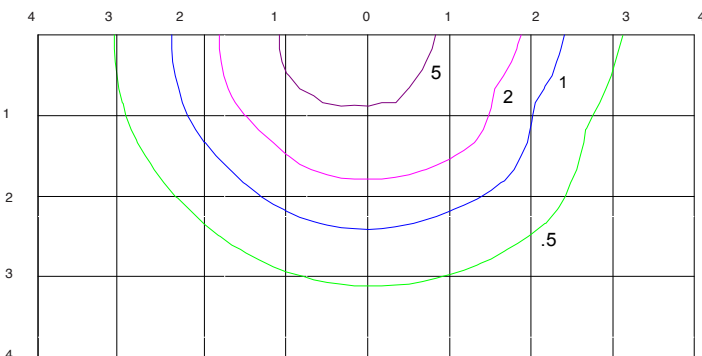

Round

Square

PathMAX™ Slim Bollards

CCT Selectable

ISOFOOTCANDLE:

Each gridline represents one mounting height.
 For mounting heights other than noted multiply FC by the below factor.

$$\text{Factor} = \frac{(\text{Chart's Mtg Height})^2}{(\text{Actual Mtg Height})^2}$$

LEGEND

- 0.5 fc
- 5 fc
- 1 fc
- 10 fc
- 2 fc
- 20 fc

42" SQUARE

36" ROUND TYPE V

42" ROUND TYPE V

36" LOUVER

42" LOUVER