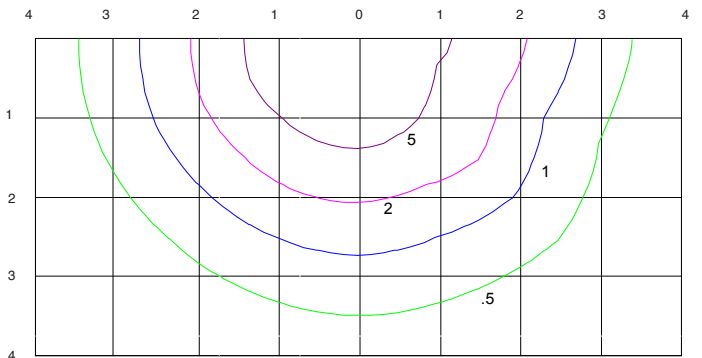

Round

Square

PathMAX™ Slim Bollards

CCT Selectable

ISOFOOTCANDLE:

Each gridline represents one mounting height.
 For mounting heights other than noted multiply FC by the below factor.

$$\text{Factor} = \frac{(\text{Chart's Mtg Height})^2}{(\text{Actual Mtg Height})^2}$$

LEGEND

- 0.5 fc
- 5 fc
- 1 fc
- 10 fc
- 2 fc
- 20 fc

42" SQUARE

36" ROUND TYPE V

42" ROUND TYPE V

36" LOUVER

42" LOUVER