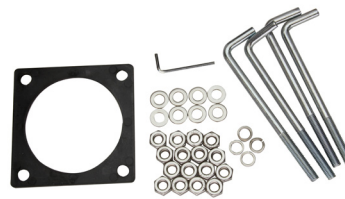

Dimensions:

Bollard	A (H)	B (W)
42" Square	42.00"	6.30"
42" Round Flat Top	42.00"	
42" Round Dome Top	43.66"	
36" Round Flat Top	36.00"	
36" Round Dome Top	37.68"	

Square

Round Flat Top

Round Dome Top

Mounting Kit Details: (Included standard)

Round

Square

PathMAX™ Slim Bollards

CCT Selectable

ISOFOOTCANDLE:

Each gridline represents one mounting height.
 For mounting heights other than noted multiply FC by the below factor.

$$\text{Factor} = \frac{(\text{Chart's Mtg Height})^2}{(\text{Actual Mtg Height})^2}$$