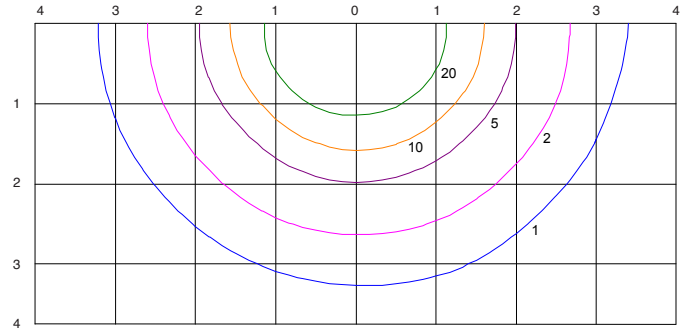

Round

Square

PathMAX™ Slim Bollards

CCT Selectable

ISOFOOTCANDLE:

Each gridline represents one mounting height.
 For mounting heights other than noted multiply FC by the below factor.

$$\text{Factor} = \frac{(\text{Chart's Mtg Height})^2}{(\text{Actual Mtg Height})^2}$$

LEGEND

- 0.5 fc
- 5 fc
- 1 fc
- 10 fc
- 2 fc
- 20 fc

42" SQUARE

36" ROUND TYPE V

42" ROUND TYPE V

36" LOUVER

42" LOUVER