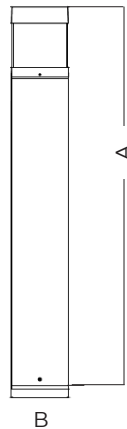

¹Only available as a Flat Top, Type V distribution, 42" model
²Only available with 42" height

DLC ID

MODEL NUMBER	DLC ID
BL-CLSF22UCSB[BLANK; CR]	PLANH2MJUG7Y
BL-CLRD22UCS[BLANK, 36]B[BLANK; CR]	PLGDLA1V01NH
BL-CLRF22UCS[BLANK, 36]B[BLANK; CR]	PLZNC7TMOEDP

Dimensions:

Bollard	A (H)	B (W)
42" Square	42.00"	6.30"
42" Round Flat Top	42.00"	
42" Round Dome Top	43.66"	
36" Round Flat Top	36.00"	
36" Round Dome Top	37.68"	

Square

Round Flat Top

Round Dome Top

Mounting Kit Details: (Included standard)