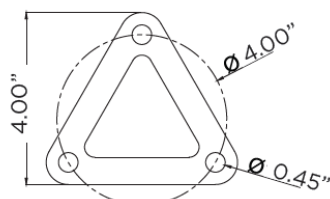

Dimensions:

Bollard	A (H)	B (W)
42" Square	42.00"	6.30"
42" Round Flat Top	42.00"	
42" Round Dome Top	43.66"	
36" Round Flat Top	36.00"	
36" Round Dome Top	37.68"	

Square

Round Flat Top

Round Dome Top

Mounting Kit Details: (Included standard)

Round

Square

PathMAX™ Slim Bollards

CCT Selectable

ISOFOOTCANDLE:

Each gridline represents one mounting height.
 For mounting heights other than noted multiply FC by the below factor.

$$\text{Factor} = \frac{(\text{Chart's Mtg Height})^2}{(\text{Actual Mtg Height})^2}$$