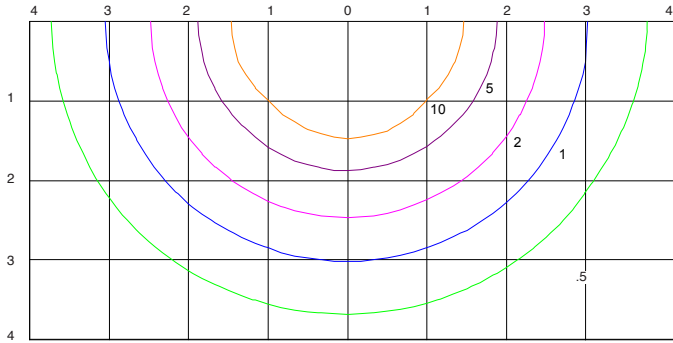

Round

Square

PathMAX™ Slim Bollards

CCT Selectable

ISOFOOTCANDLE:

Each gridline represents one mounting height.
 For mounting heights other than noted multiply FC by the below factor.

$$\text{Factor} = \frac{(\text{Chart's Mtg Height})^2}{(\text{Actual Mtg Height})^2}$$

LEGEND

- 0.5 fc
- 5 fc
- 1 fc
- 10 fc
- 2 fc
- 20 fc

42" SQUARE

36" ROUND TYPE V

42" ROUND TYPE V

36" LOUVER

42" LOUVER