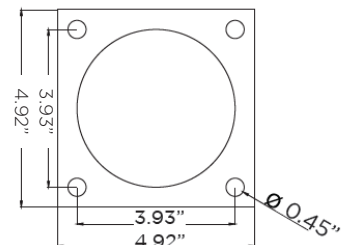

Dimensions:

Bollard	A (H)	B (W)
42" Square	42.00"	6.30"
42" Round Flat Top	42.00"	
42" Round Dome Top	43.66"	
36" Round Flat Top	36.00"	
36" Round Dome Top	37.68"	

Square

Round Flat Top

Round Dome Top

Mounting Kit Details: (Included standard)

Round

Square

PathMAX™ Slim Bollards

CCT Selectable

ISOFOOTCANDLE:

Each gridline represents one mounting height.
 For mounting heights other than noted multiply FC by the below factor.

$$\text{Factor} = \frac{(\text{Chart's Mtg Height})^2}{(\text{Actual Mtg Height})^2}$$